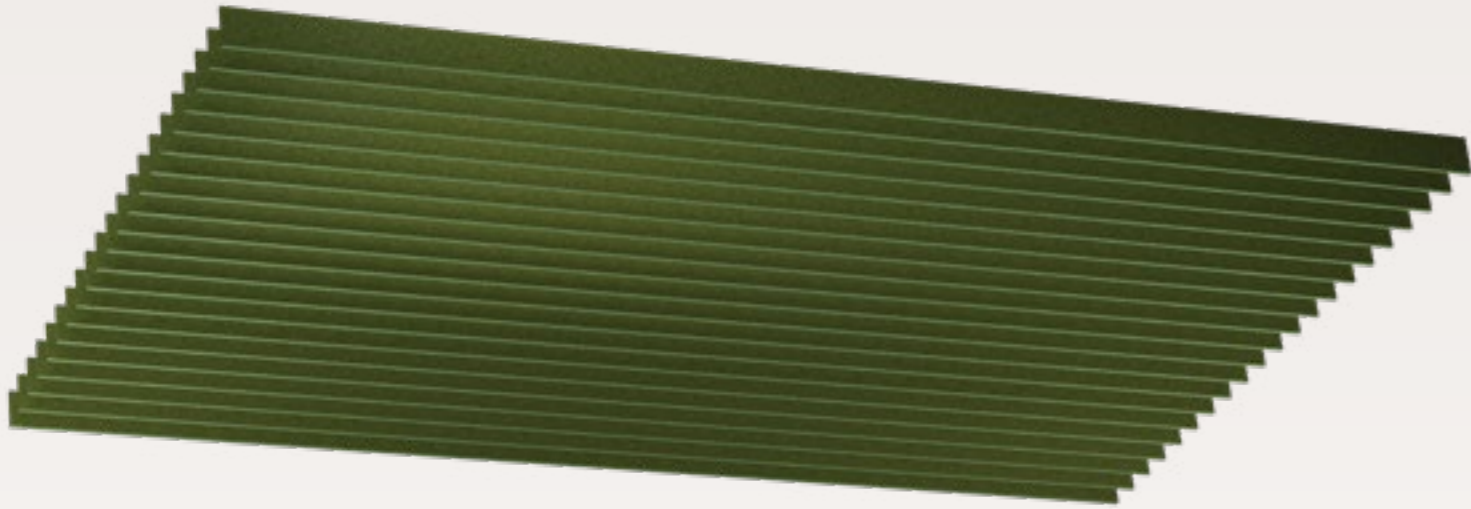

Ceiling Baffle Straight Bespoke

Augmented Reality

Article no.	Product type	Dimension	Information
713.24.34.000.00	Ceiling Baffle Straight Bespoke Design	H200, 300mm distance between baffles	incl. 1 design revision incl. suspension profiles
713.24.14.000.00	Ceiling Baffle Straight Bespoke Design	H200, 200mm distance between baffles	incl. 1 design revision incl. suspension profiles
713.24.44.000.00	Ceiling Baffle Straight Bespoke Design	H200, 100mm distance between baffles	incl. 1 design revision incl. suspension profiles
713.24.35.000.00	Ceiling Baffle Straight Bespoke Design	H300, 300mm distance between baffles	incl. 1 design revision incl. suspension profiles
713.24.15.000.00	Ceiling Baffle Straight Bespoke Design	H300, 200mm distance between baffles	incl. 1 design revision incl. suspension profiles
713.24.45.000.00	Ceiling Baffle Straight Bespoke Design	H300, 100mm distance between baffles	incl. 1 design revision incl. suspension profiles
713.24.51.000.00	Ceiling Baffle Straight Bespoke Design	H200, 300mm distance between baffles ARCHISONIC® Riftcut NC	incl. 1 design revision incl. suspension profiles
713.24.52.000.00	Ceiling Baffle Straight Bespoke Design	H200, 200mm distance between baffles ARCHISONIC® Riftcut NC	incl. 1 design revision incl. suspension profiles
713.24.53.000.00	Ceiling Baffle Straight Bespoke Design	H200, 100mm distance between baffles ARCHISONIC® Riftcut NC	incl. 1 design revision incl. suspension profiles
713.24.54.000.00	Ceiling Baffle Straight Bespoke Design	H300, 300mm distance between baffles ARCHISONIC® Riftcut NC	incl. 1 design revision incl. suspension profiles