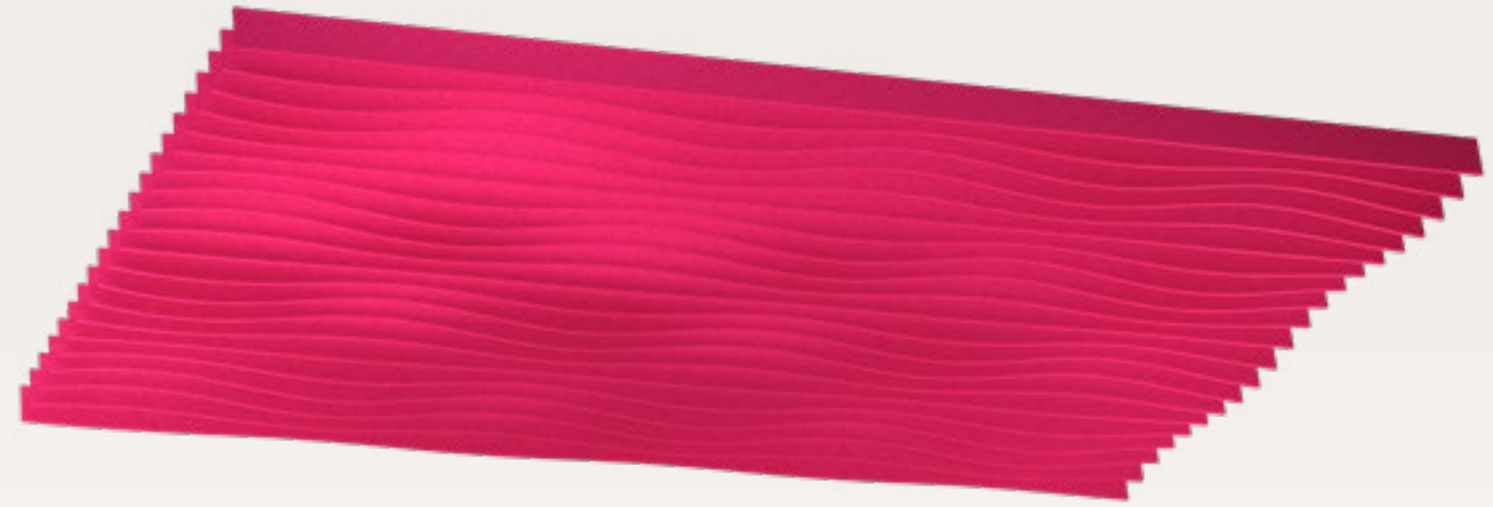

Ceiling Baffle Wave Sine Bespoke

Augmented Reality

Article no.	Product type	Dimension	Information
713.24.11.000.00	Ceiling Baffle Wave Sine Bespoke Design	H150-250, 200mm distance between baffles	incl. 1 design revision incl. suspension profiles
713.24.31.000.00	Ceiling Baffle Wave Sine Bespoke Design	H150-250, 300mm distance between baffles	incl. 1 design revision incl. suspension profiles
713.24.59.000.00	Ceiling Baffle Wave Sine Bespoke Design	H150-250, 200mm distance between baffles ARCHISONIC® Riftcut NC	incl. 1 design revision incl. suspension profiles
713.24.60.000.00	Ceiling Baffle Wave Sine Bespoke Design	H150-250, 300mm distance between baffles ARCHISONIC® Riftcut NC	incl. 1 design revision incl. suspension profiles
LUM.01.00014.40.O.22-24	Eclipse Baffle Luminaire	D75mm, H150mm	Direct / indirect Lighting incl. mounting plate and 2m cable with plug 2700K - 4000K