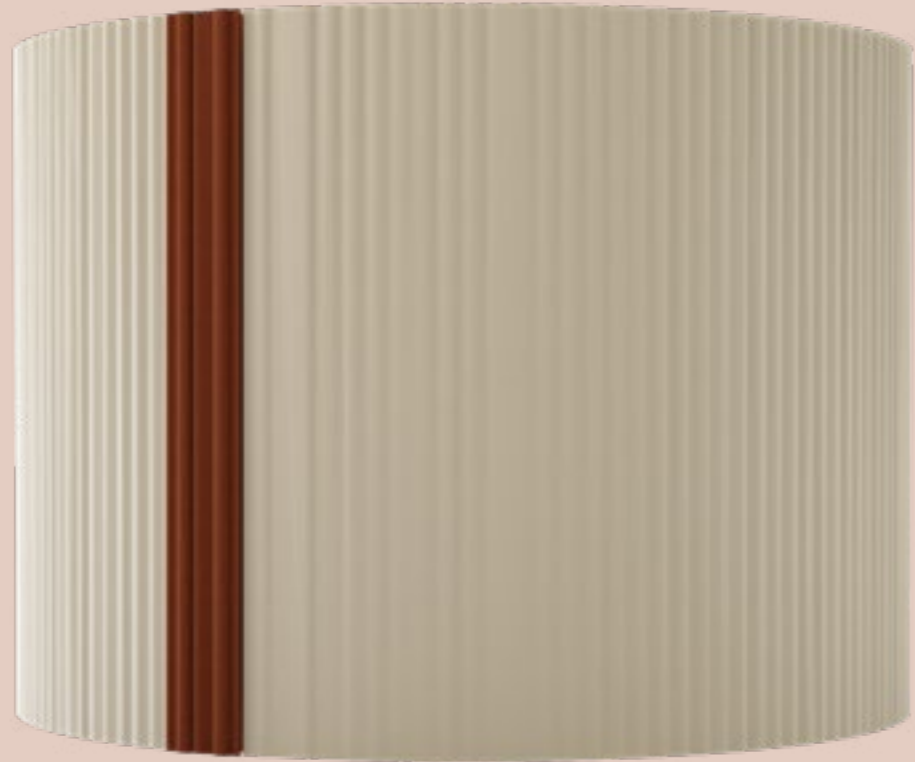

Acoustic Curtain Noren