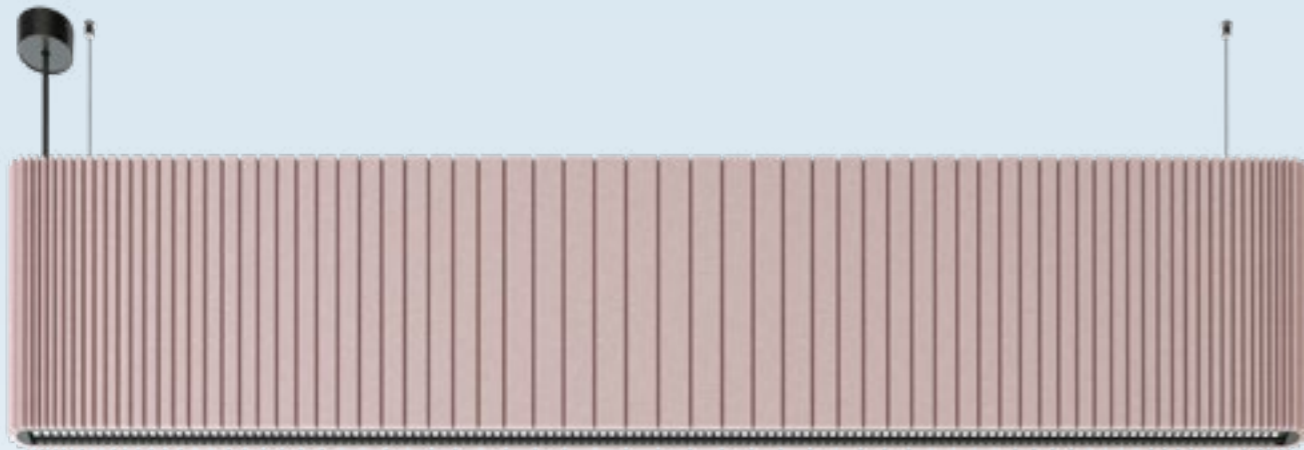

Acoustic Lighting Sensa

Augmented Reality

Article no.	Product type	Dimension	Information
723.12.10.000.00	Acoustic luminaire Sensa (1415mm linear light)	1480 x 300 x 63mm	3061lm, 3000 or 4000 Kelvin, UGR < 16 DALI
723.12.11.000.00	Acoustic luminaire Sensa (1845mm linear light)	1910 x 400 x 63mm	3980lm, 3000 or 4000 Kelvin, UGR < 16, DALI

Fully integrated linear LED technology, including suspension system.

Voltage	220 - 240 V
Dimmable	DALI
Light distribution	direct
Diffuser	Rico
Total power	31 W (1480mm) 41 W (1910mm)
Luminous flux of the luminaire	3061lm (1480mm) 3980lm (1910mm)
Luminous flux of the light source	4488lm (1480mm) 5835lm (1910mm)

Colour temperature (CCT)	2700K* 3000K* 3500K* 4000K *on request
Colour rendering index (CRI)	90
Colour consistency	SDCM 3
Ingress protection	IP20 (protection class 1)
Life span	>50'000 h (L70 B50)
Case colour	black