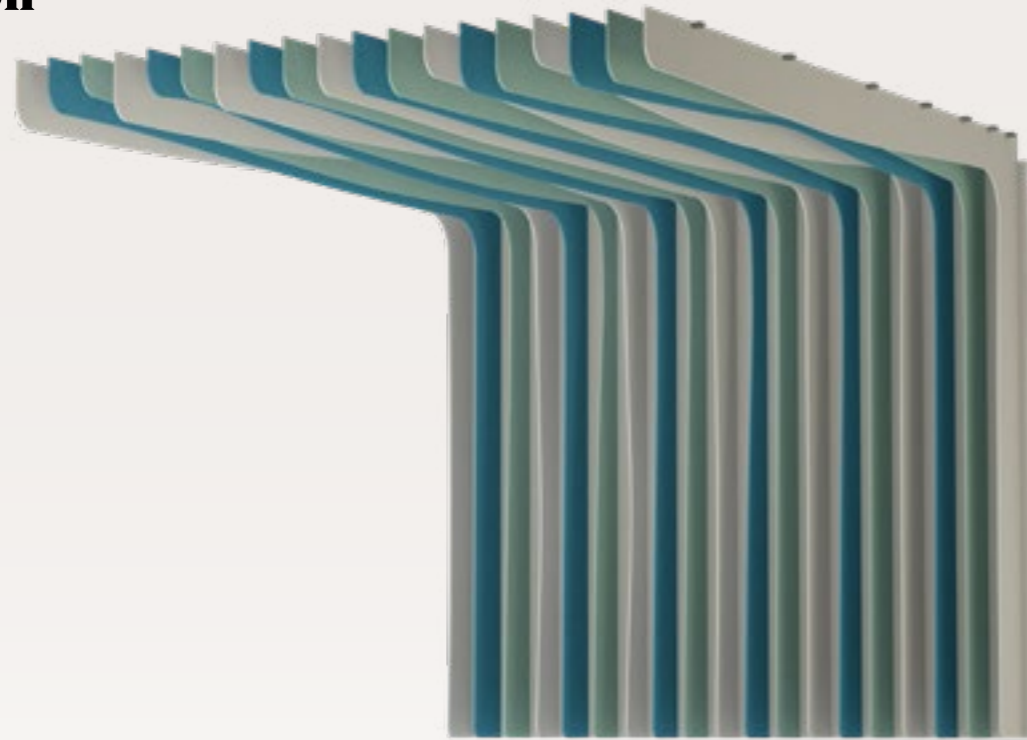

Ceiling Baffle Fusion

Augmented Reality

Article no.	Product type	Dimension	Information
713.12.46.000.00	Ceiling Baffle Fusion Bespoke Design, 2 Colours	H125-295, 100mm distance between baffles	incl. 1 design revision incl. hanging profiles
713.12.47.000.00	Ceiling Baffle Fusion Bespoke Design, 2 Colours	H125-295, 200mm distance between baffles	incl. 1 design revision incl. hanging profiles
713.12.48.000.00	Ceiling Baffle Fusion Bespoke Design, 3 Colours	H125-295, 100mm distance between baffles	incl. 1 design revision incl. hanging profiles
713.12.49.000.00	Ceiling Baffle Fusion Bespoke Design, 3 Colours	H125-295, 200mm distance between baffles	incl. 1 design revision incl. hanging profiles