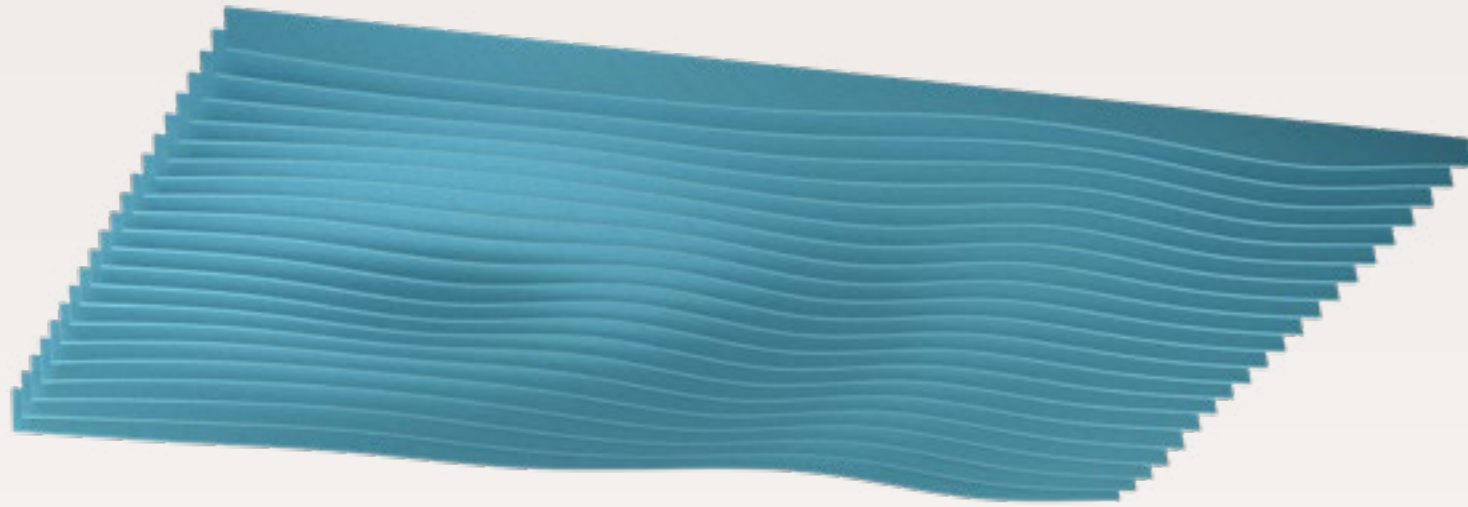

Ceiling Baffle Wave Ripple Bespoke

Augmented Reality

Article no.	Product type	Dimension	Information
713.24.12.000.00	Ceiling Baffle Wave Ripple Bespoke Design	H150-250, 200mm distance between baffles	incl. 1 design revision incl. suspension profiles
713.24.32.000.00	Ceiling Baffle Wave Ripple Bespoke Design	H150-250, 300mm distance between baffles	incl. 1 design revision incl. suspension profiles
713.24.63.000.00	Ceiling Baffle Wave Ripple Bespoke Design	H150-250, 200mm distance between baffles ARCHISONIC® Riftcut NC	incl. 1 design revision incl. suspension profiles
713.24.64.000.00	Ceiling Baffle Wave Ripple Bespoke Design	H150-250, 300mm distance between baffles ARCHISONIC® Riftcut NC	incl. 1 design revision incl. suspension profiles
LUM.01.00014.40.O.22-24	Eclipse Baffle Luminaire	D75mm, H150mm	Direct / indirect Lighting incl. mounting plate and 2m cable with plug 2700K - 4000K