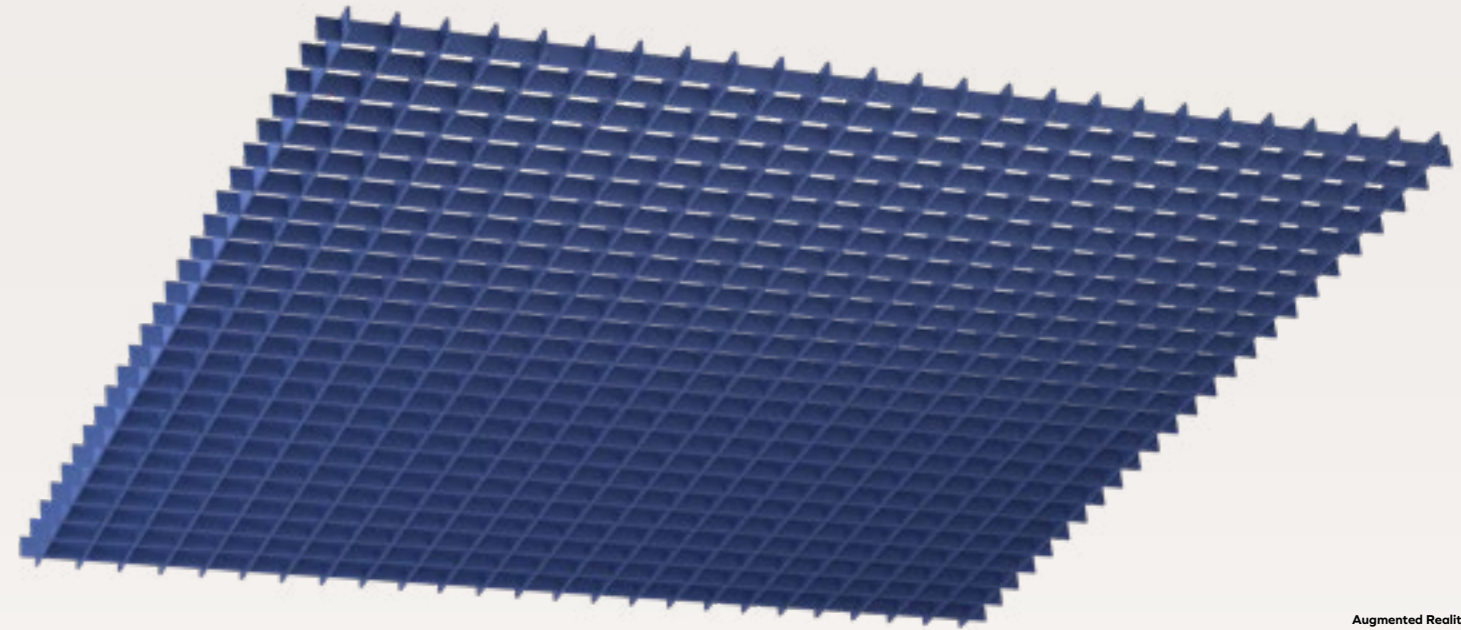

Ceiling System Grid Bespoke

Augmented Reality

Article no.	Product type	Dimension	Information
715.24.10.000.80	Ceiling System Grid Bespoke Design	H200mm, Grid 400x400mm	incl. 1 design revision incl. suspension profiles
715.24.11.000.80	Ceiling System Grid Bespoke Design	H200mm, Grid 400x400mm	incl. 1 design revision incl. suspension profiles incl. preparation for inlay (12mm)
715.24.20.000.80	Ceiling System Grid Bespoke Design	H200mm, Grid 600x600mm	incl. 1 design revision incl. suspension profiles
715.24.21.000.80	Ceiling System Grid Bespoke Design	H200mm, Grid 600x600mm	incl. 1 design revision incl. suspension profiles incl. preparation for inlay (12mm)
715.12.10.000.00	Inlay panel integration	12mm, for Grid 400x400mm	Price per piece
715.12.20.000.00	Inlay panel integration	12mm, for Grid 600x600mm	Price per piece
LUM.01.00011.00	Focus 4 light integration	D30mm	4 spots (1 Primary and 3 Secondary)/ Incl. wiring/ 2700k - 4000k