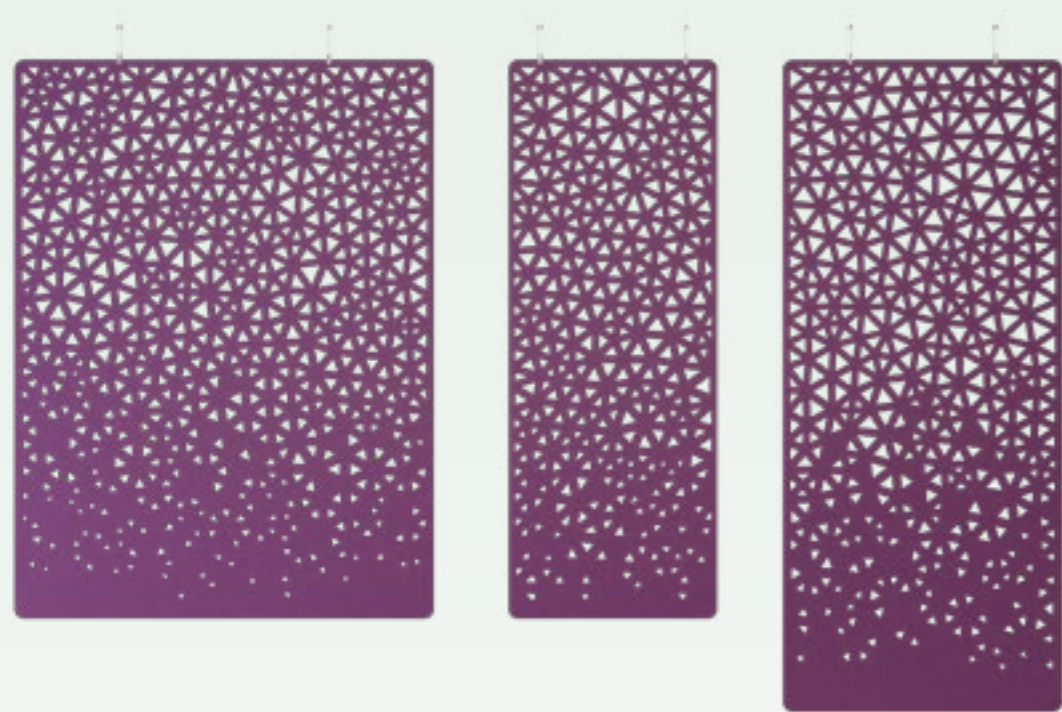

Hanging Division Web

Augmented Reality

Article no.	Product type	Dimension	Information
741.24.25.000.00	Hanging Division Web 24mm	1800 x 2400 x 24mm	incl. suspension kit
741.24.26.000.00	Hanging Division Web 24mm	900 x 2400 x 24mm	incl. suspension kit
741.12.25.000.00	Hanging Division Web 12mm	1200 x 2800 x 12mm	incl. suspension kit