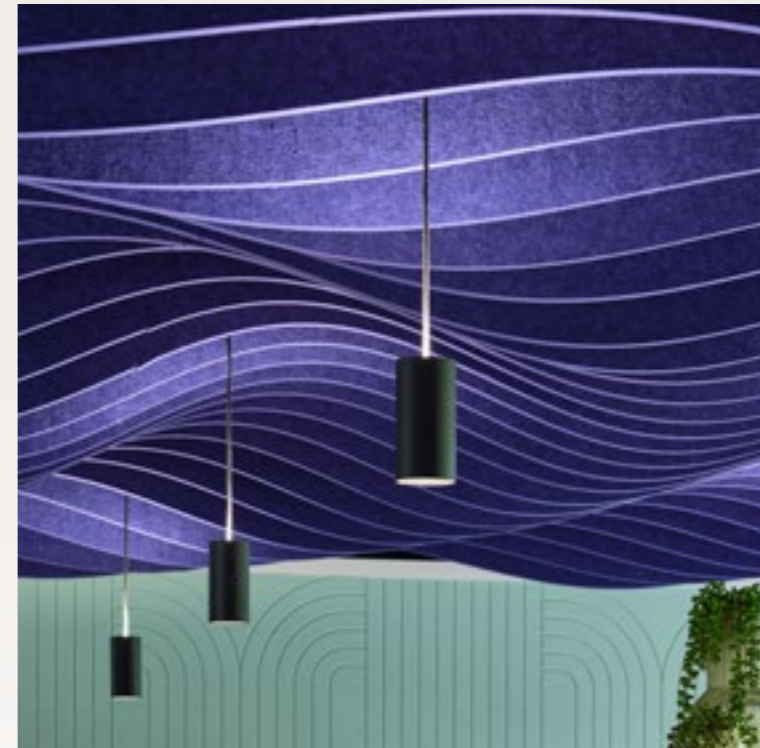

Accessory Eclipse Baffle Luminaire

Article no.	Product type	Dimension	Information
713.24.55.000.00	Ceiling Baffle Straight Bespoke Design	H300, 200mm distance between baffles ARCHISONIC® Riftcut	incl. 1 design revision incl. suspension profiles
713.24.56.000.00	Ceiling Baffle Straight Bespoke Design	H300, 100mm distance between baffles ARCHISONIC® Riftcut	incl. 1 design revision incl. suspension profiles
LUM.01.00014.40.O.22-24	Eclipse Baffle Luminaire	D75mm, H150mm	Direct / indirect Lighting incl. mounting plate and 2m cable with plug 2700K - 4000K

Voltage	220 - 240 V
Dimming	Not dimmable
Light calculation:	Direct/Indirect
FWHM / beam angle	56°
Total power	9 W
Power loss (ECG)	0.8W
Luminus flux of the luminaire	945 lm
Luminus flux of the light source	1326 lm
Colour temperature (CCT)	2700K* 3000K* 3500K* 4000K *on request
Colour rendering index (CRI)	80
MacAdam	3
Colour	Black