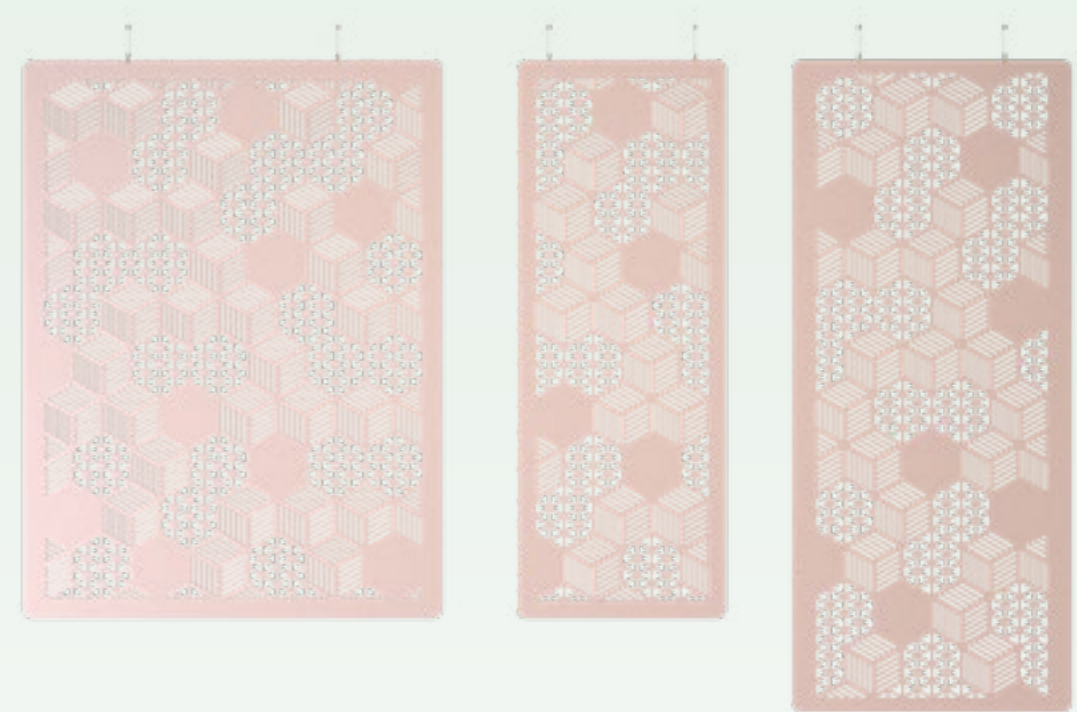

Hanging Division Ornella

Augmented Reality

Article no.	Product type	Dimension	Information
741.24.35.000.00	Hanging Division Ornella 24mm	1800 x 2400 x 24mm	incl. suspension kit
741.24.36.000.00	Hanging Division Ornella 24mm	900 x 2400 x 24mm	incl. suspension kit
741.12.35.000.00	Hanging Division Ornella 12mm	1200 x 2800 x 12mm	incl. suspension kit