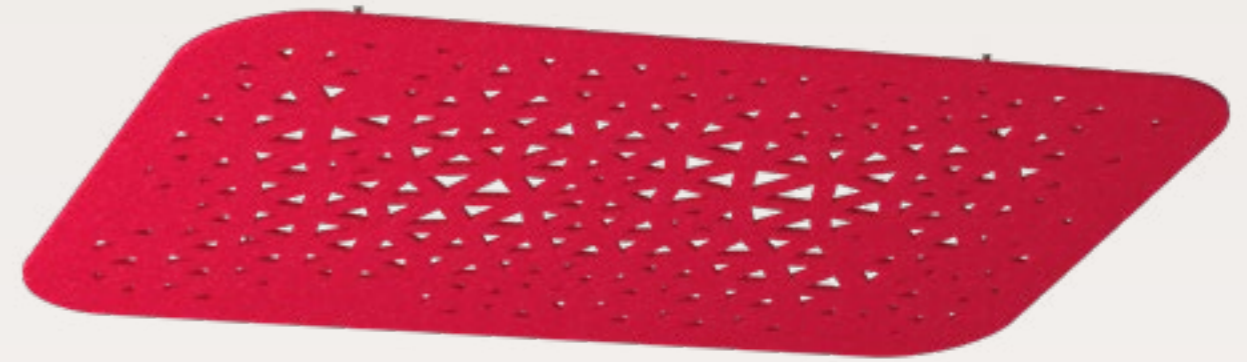

Ceiling Panel Rectangle Web

Augmented Reality

Article no.	Product type	Dimension	Information
711.24.14.000.10	Ceiling Panel Rectangle Web	1200 x 1800 x 24mm	Web perforation / incl. suspension kit