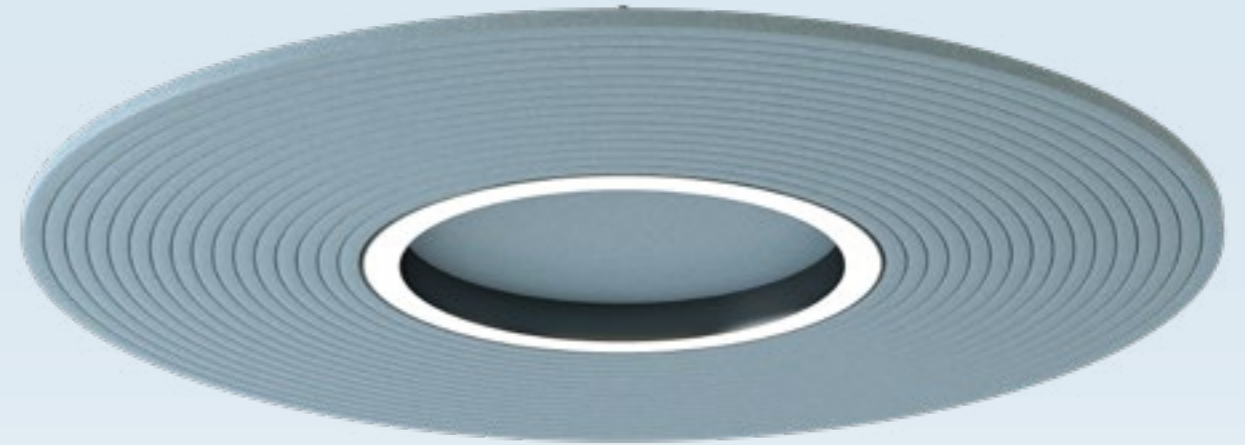

Acoustic Lighting

Orbis

Augmented Reality

Article no.	Product type	Dimension	Information
728.24.10.000.00	Acoustic Lighting Oloid Single	925 x 925 x 510mm	Design by atelier oi
728.24.11.000.00	Acoustic Lighting Oloid Double	925 x 925 x 660mm	Design by atelier oi

Extended lead times may apply. Please contact our Project Consultancy team for further advice.

Voltage	220 - 240 V
Dimmable	DALI
Light distribution	direct / indirect
Diffuser	Opal

Colour temperature (CCT)	2700K* 3000K* 3500K* 4000K *on request
Colour rendering index (CRI)	90
Colour consistency	SDCM 3
Ingress protection	IP20 (protection class 1)
Life span	>50'000 h (L70 B50)
Case colour	black

Article no.	Product type	Dimension	Information
724.24.10.000.00	Acoustic Lighting Orbis 1200 (direct and indirect)	D1200 x 90mm	9585lm
724.24.12.000.00	Acoustic Lighting Orbis 1200 (direct)	D1200 x 90mm	6393lm
724.24.15.000.00	Acoustic Lighting Orbis 1800 (direct and indirect)	D1800 x 90mm	9585lm
724.24.16.000.00	Acoustic Lighting Orbis 1800 (direct)	D1800 x 90mm	6393lm

Voltage	220 - 240 V
Dimming	DALI
Light distribution	direct
Diffuser	Opal
Total power	18 W
Luminous flux of the luminaire	2415lm
Luminous flux of the light source	2910lm

Colour temperature (CCT)	2700K* 3000K* 3500K* 4000K *on request
Colour rendering index (CRI)	90
Colour consistency	SDCM 3
Ingress protection	IP20 (protection class 1)
Life span	>50'000 h (L70 B50)
Case colour	black