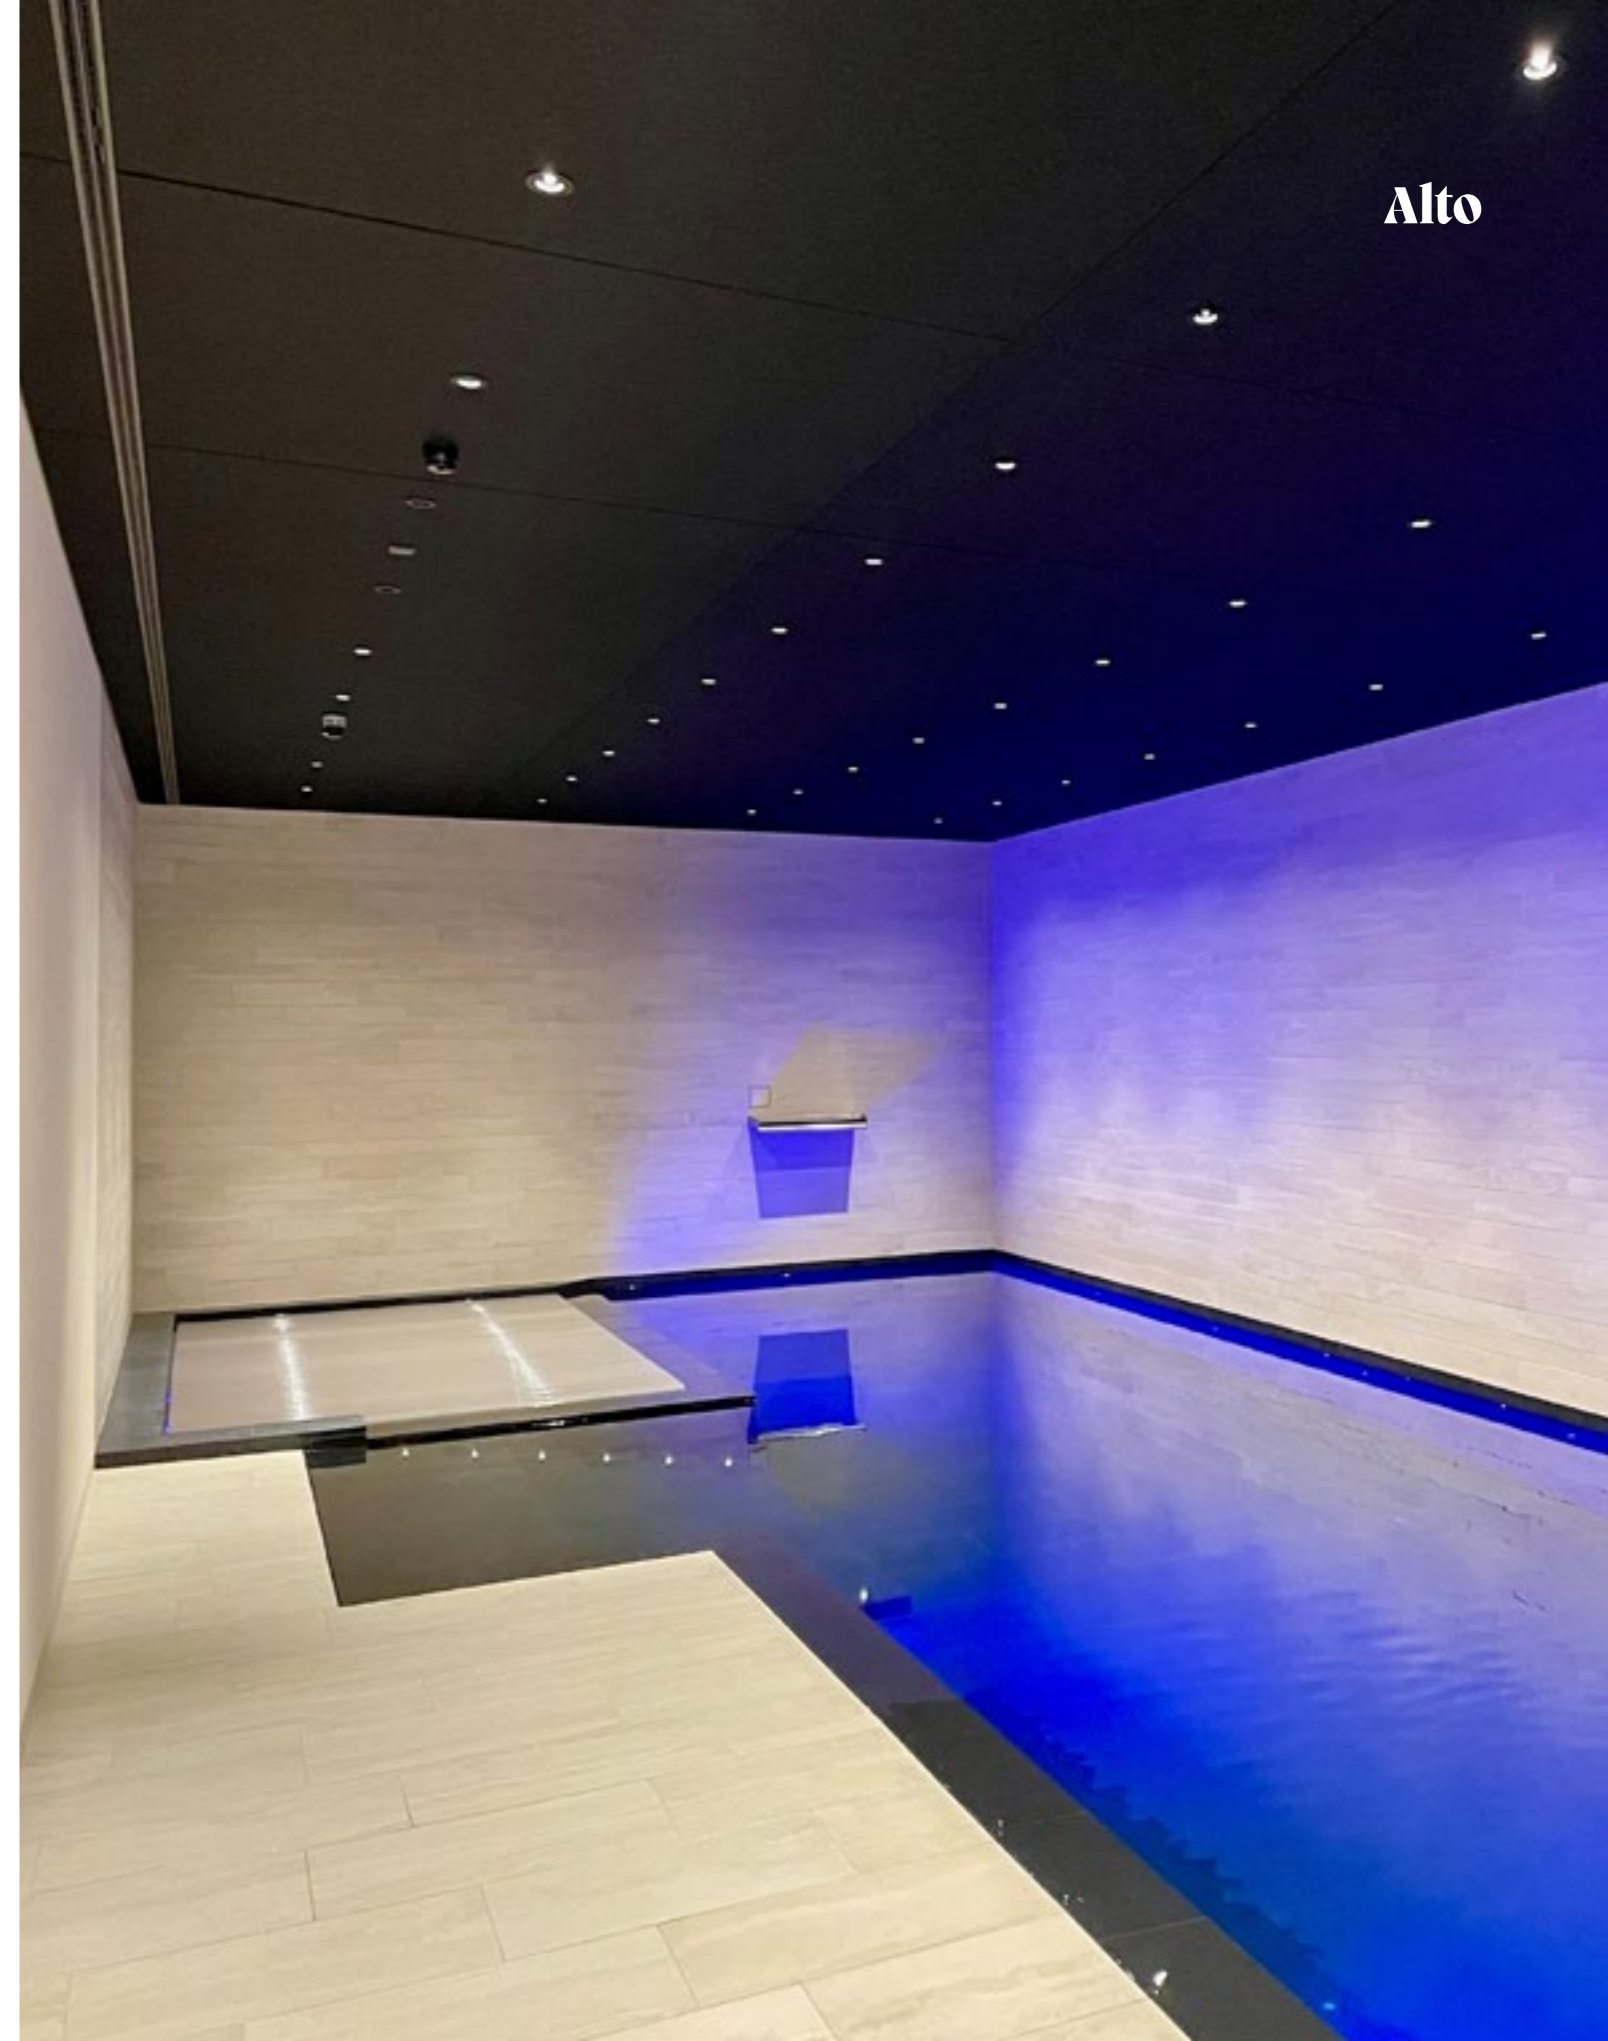

Ceiling Panels

Alto

Augmented Reality

Article no.	Product type	Dimension	Information
711.24.31.000.00	Ceiling panel Alto	1200 x 1800 x 24mm	incl. installation kit
711.24.32.000.00	Ceiling panel Alto - Vertigo Fine	1200 x 1800 x 24mm	incl. installation kit
LUM.01.00011.00	Focus 4 light integration	D30mm	4 spots (1 Primary and 3 Secondary) / 2700k - 4000k

Voltage	220 - 240 V
Dimming	DALI
Light distribution	direct (66°)
Total power	26.5 W (set of 4)
Luminous flux of the luminaire	2880 lm
UGR	< 16
Colour temperature (CCT)	2700K* 3000K* 3500K* 4000K *on request
Colour rendering index (CRI)	90
Colour consistency	SDCM 3
Ingress protection	IP20 (protection class 1)
Life span	>50'000 h (L70 B50)
Case colour	black