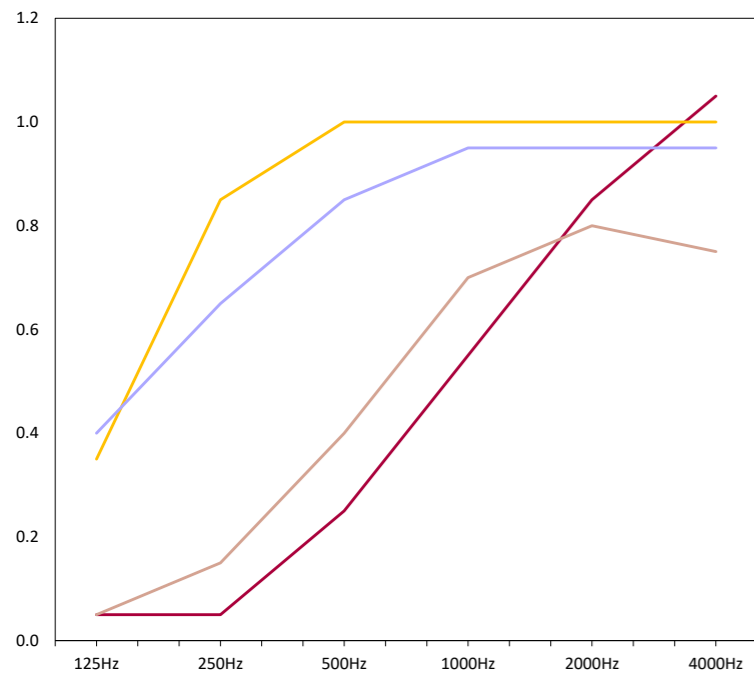

Acoustic Specifications

ARCHISONIC® Material 12mm

Frequency (Hz)	125	250	500	1000	2000	4000	α_w	NRC
ARCHISONIC® 12mm	0.05	0.05	0.25	0.55	0.85	1.05	0.30	0.45
ARCHISONIC® 12mm with 40mm insulation	0.30	0.85	1.00	1.00	1.00	1.00	1.00	1.00
ARCHISONIC® 12mm with 50mm insulation	0.40	0.65	0.85	0.95	0.95	0.95	0.80	0.85
ARCHISONIC® 12mm with 50mm air cavity	0.05	0.15	0.40	0.70	0.80	0.75	0.50	0.50

Sound Absorption Coefficient (α_s) according to EN ISO 354 Universität Stuttgart – Institut für Akustik und Bauphysik IABP

- ARCHISONIC® 12mm
- ARCHISONIC® 12mm with 40mm insulation
- ARCHISONIC® 12mm with 50mm insulation
- ARCHISONIC® 12mm with 50mm air cavity

The graph represents the sound absorption coefficients (α_s) in the third octave band center frequencies. Measurement used Pink Noise as excitation signal in a reverberant room.