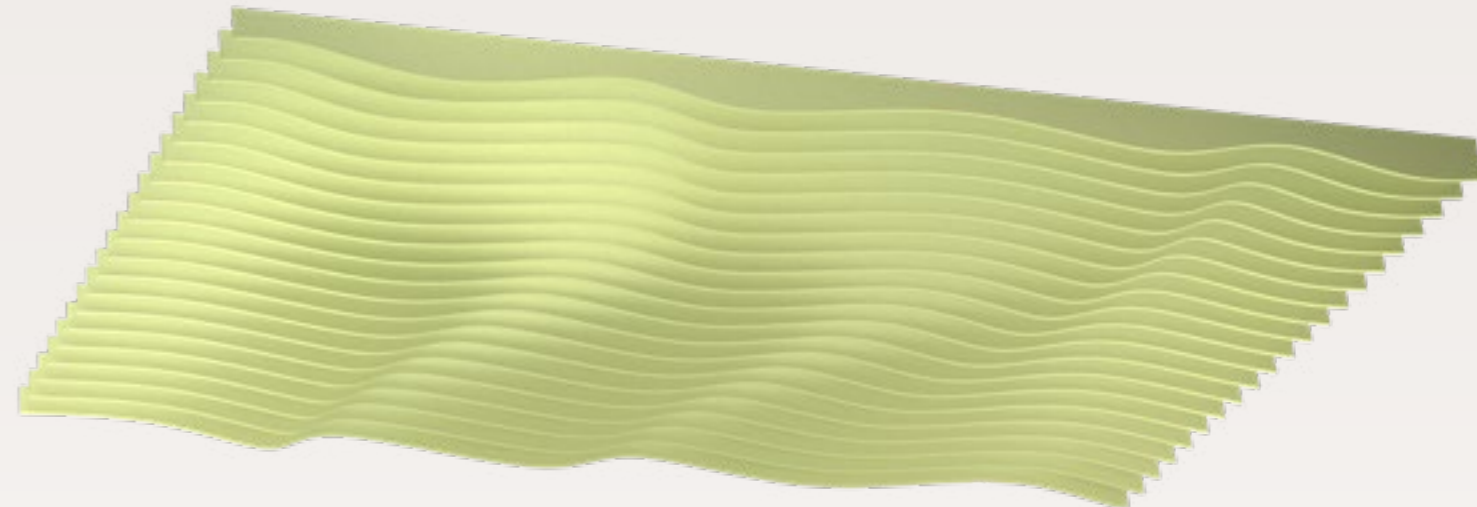

Ceiling Baffle Wave Morph Bespoke

Augmented Reality

Article no.	Product type	Dimension	Information
713.24.13.000.00	Ceiling Baffle Wave Morph Bespoke Design	H150-250, 200mm distance between baffles	incl. 1 design revision incl. suspension profiles
713.24.33.000.00	Ceiling Baffle Wave Morph Bespoke Design	H150-250, 300mm distance between baffles	incl. 1 design revision incl. suspension profiles
713.24.61.000.00	Ceiling Baffle Wave Morph Bespoke Design	H150-250, 200mm distance between baffles ARCHISONIC® Riftcut NC	incl. 1 design revision incl. suspension profiles
713.24.62.000.00	Ceiling Baffle Wave Morph Bespoke Design	H150-250, 300mm distance between baffles ARCHISONIC® Riftcut NC	incl. 1 design revision incl. suspension profiles
LUM.01.00014.40.O.22-24	Eclipse Baffle Luminaire	D75mm, H150mm	Direct / indirect Lighting incl. mounting plate and 2m cable with plug 2700K - 4000K