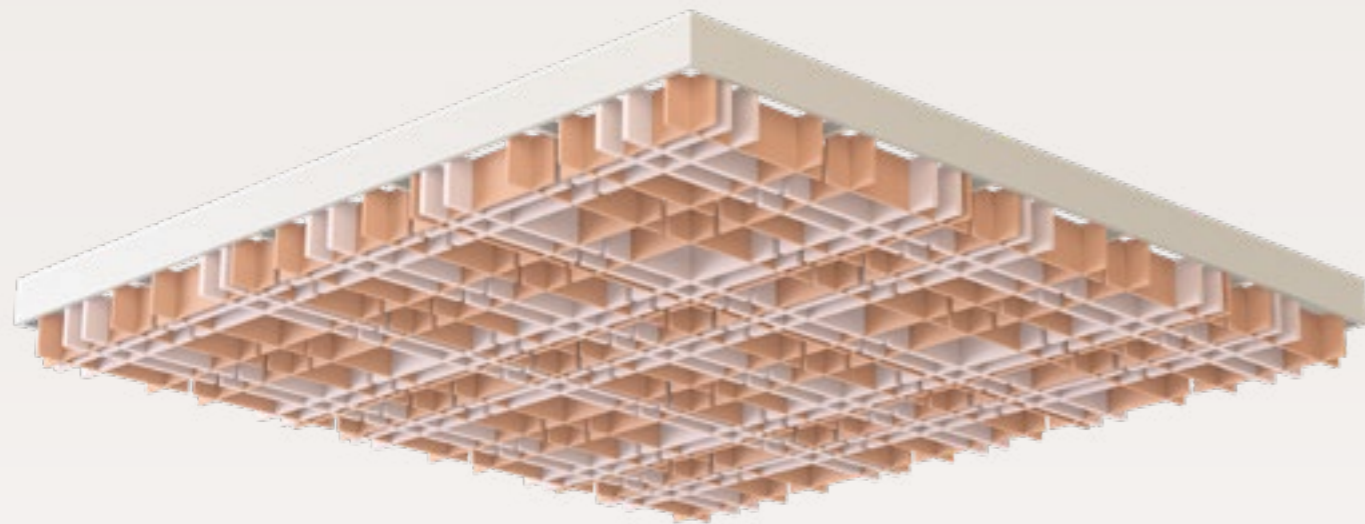

Ceiling Tile Plaid

Augmented Reality

Article no.	Produkttype	Dimension	Information
718.10.00.000.00	Plaid 1 Ceiling Tile	600 x 600 x 150mm	incl. 1 design revision
718.11.00.000.00	Plaid 2 Ceiling Tile	600 x 600 x 150mm	incl. 1 design revision
718.12.00.000.00	Plaid 3 Ceiling Tile	600 x 600 x 150mm	incl. 1 design revision
718.13.00.000.00	Plaid 4 Ceiling Tile	600 x 600 x 150mm	incl. 1 design revision
718.14.00.000.00	Plaid 5 Ceiling Tile	600 x 600 x 150mm	incl. 1 design revision
718.15.00.000.00	Plaid 6 Ceiling Tile	600 x 600 x 150mm	incl. 1 design revision
718.16.00.000.00	Plaid 7 Ceiling Tile	600 x 600 x 150mm	incl. 1 design revision
718.17.00.000.00	Plaid 8 Ceiling Tile	600 x 600 x 150mm	incl. 1 design revision
718.19.00.000.00	Plaid Infill Ceiling Tile	600 x 600 x 150mm	incl. 1 design revision

Accessories Plaid