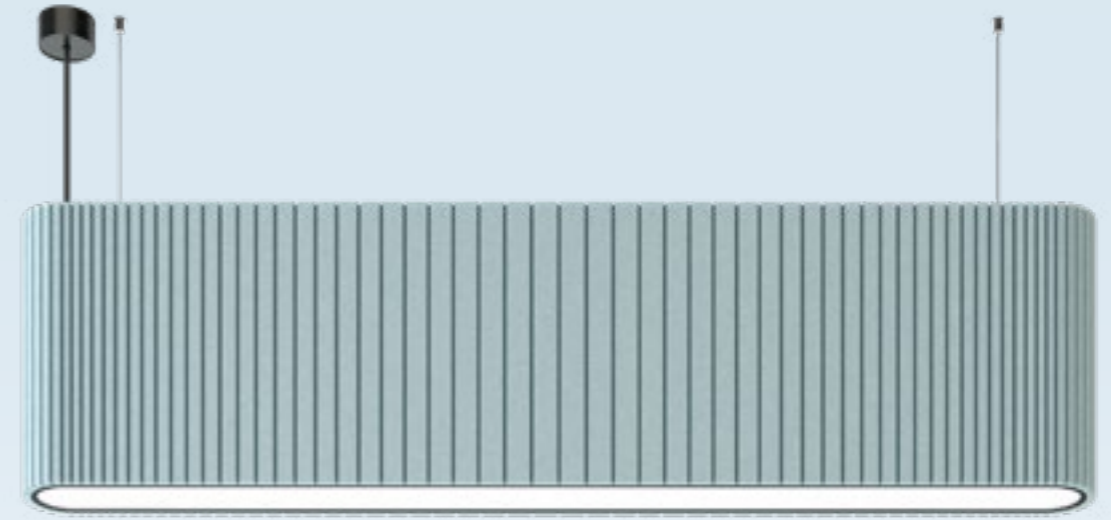

Acoustic Lighting Densa

Augmented Reality

Article no.	Product type	Dimension	Information
723.12.12.000.00	Acoustic luminaire Densa (1530mm linear light)	1555 x 400 x 135mm	2700lm, 3000 or 4000 Kelvin
723.12.13.000.00	Acoustic luminaire Densa (1815mm linear light)	1840 x 500 x 135mm	3200lm, 3000 or 4000 Kelvin

Fully integrated linear LED technology, including suspension system.

Voltage	220 - 240 V
Dimmable	DALI
Light distribution	direct
Diffuser	Microprism
Total power	29 W (1555mm) 38 W (1840mm)
Luminous flux of the luminaire	2700lm (1555mm) 3200lm (1840mm)
Luminous flux of the light source	4150lm (1555mm) 4980lm (1840mm)

Colour temperature (CCT)	2700K* 3000K* 3500K* 4000K *on request
Colour rendering index (CRI)	90
Colour consistency	SDCM 3
Ingress protection	IP20 (protection class 1)
Life span	>50'000 h (L70 B50)
Case colour	black