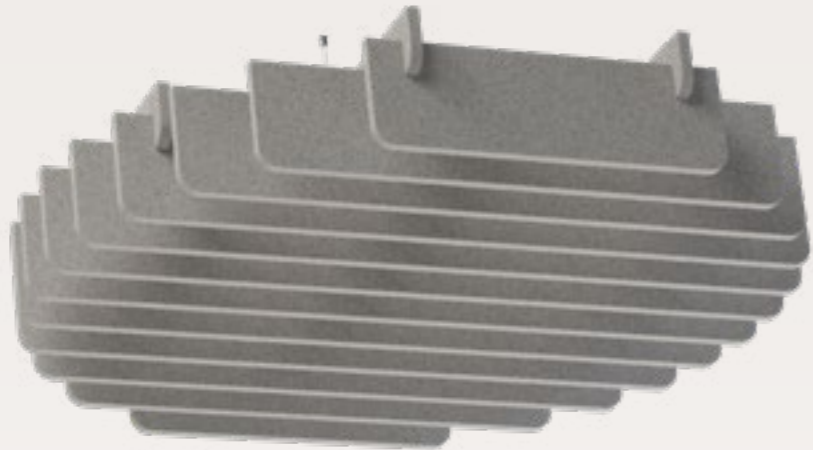

Ceiling Baffle Nebula Modular