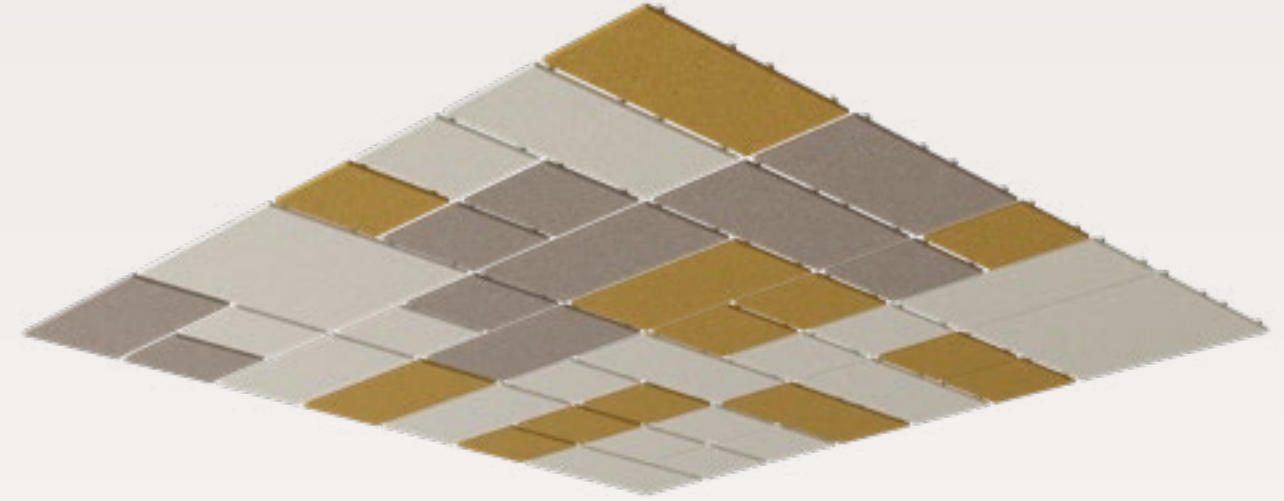

## Ceiling Panel System Bespoke Piet

Augmented Reality

Article no.	Product type	Dimension	Information
714.24.11.000.00	Piet Ceiling Panel-System Straight Edge	Bespoke, 24mm	incl. 1 design revision / incl. suspension system / multiple colours possible
714.24.12.000.00	Piet Ceiling Panel-System Fillet Edge	Bespoke, 24mm	incl. 1 design revision / incl. suspension system / multiple colours possible
714.24.13.000.00	Piet Ceiling Panel-System Chamfer Edge	Bespoke, 24mm	incl. 1 design revision / incl. suspension system / multiple colours possible