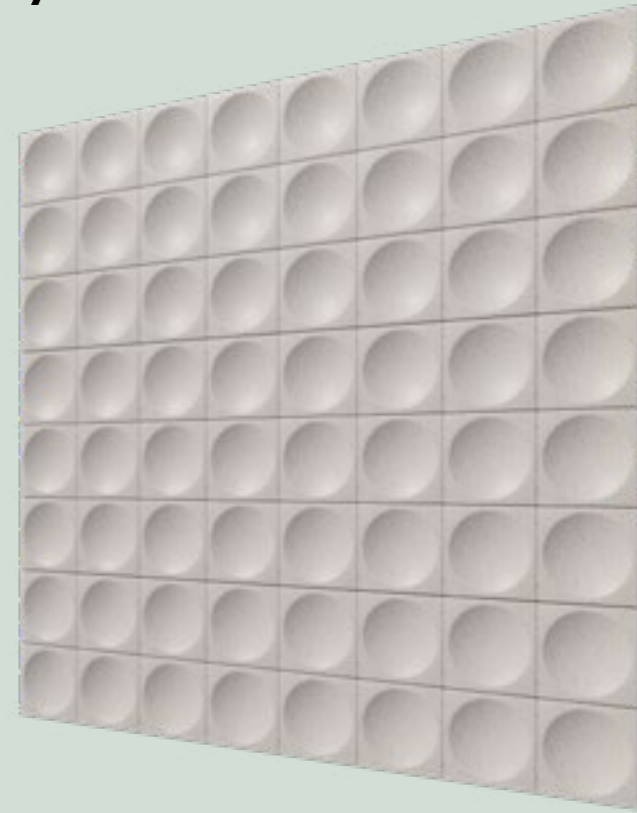

# ARCHISONIC® Mycelium Wall Tile

Mycelium

Article no.	Product type	Dimension	Information
421.00.10.253.00	ARCHISONIC® Mycelium Wall Tile	300 x 300x 24mm	Box of 4 tiles