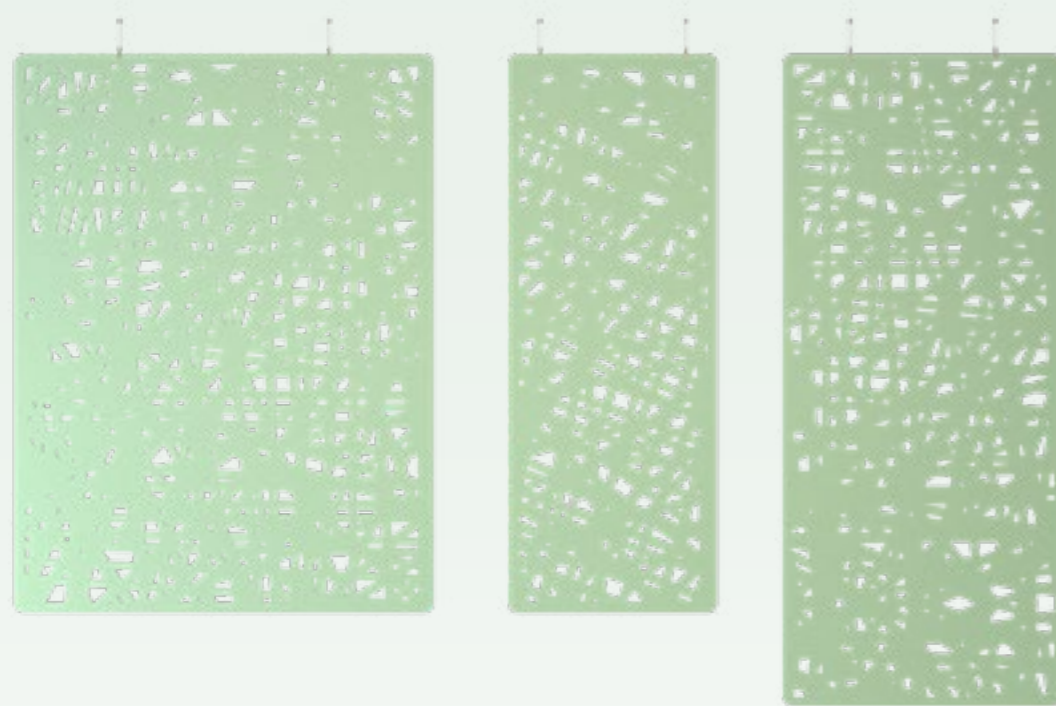

Hanging Division Rays

Augmented Reality

Article no.	Product type	Dimension	Information
741.24.29.000.00	Hanging Division Rays 24mm	1800 x 2400 x 24mm	incl. suspension kit
741.24.30.000.00	Hanging Division Rays 24mm	900 x 2400 x 24mm	incl. suspension kit
741.12.29.000.00	Hanging Division Rays 12mm	1200 x 2800 x 12mm	incl. suspension kit