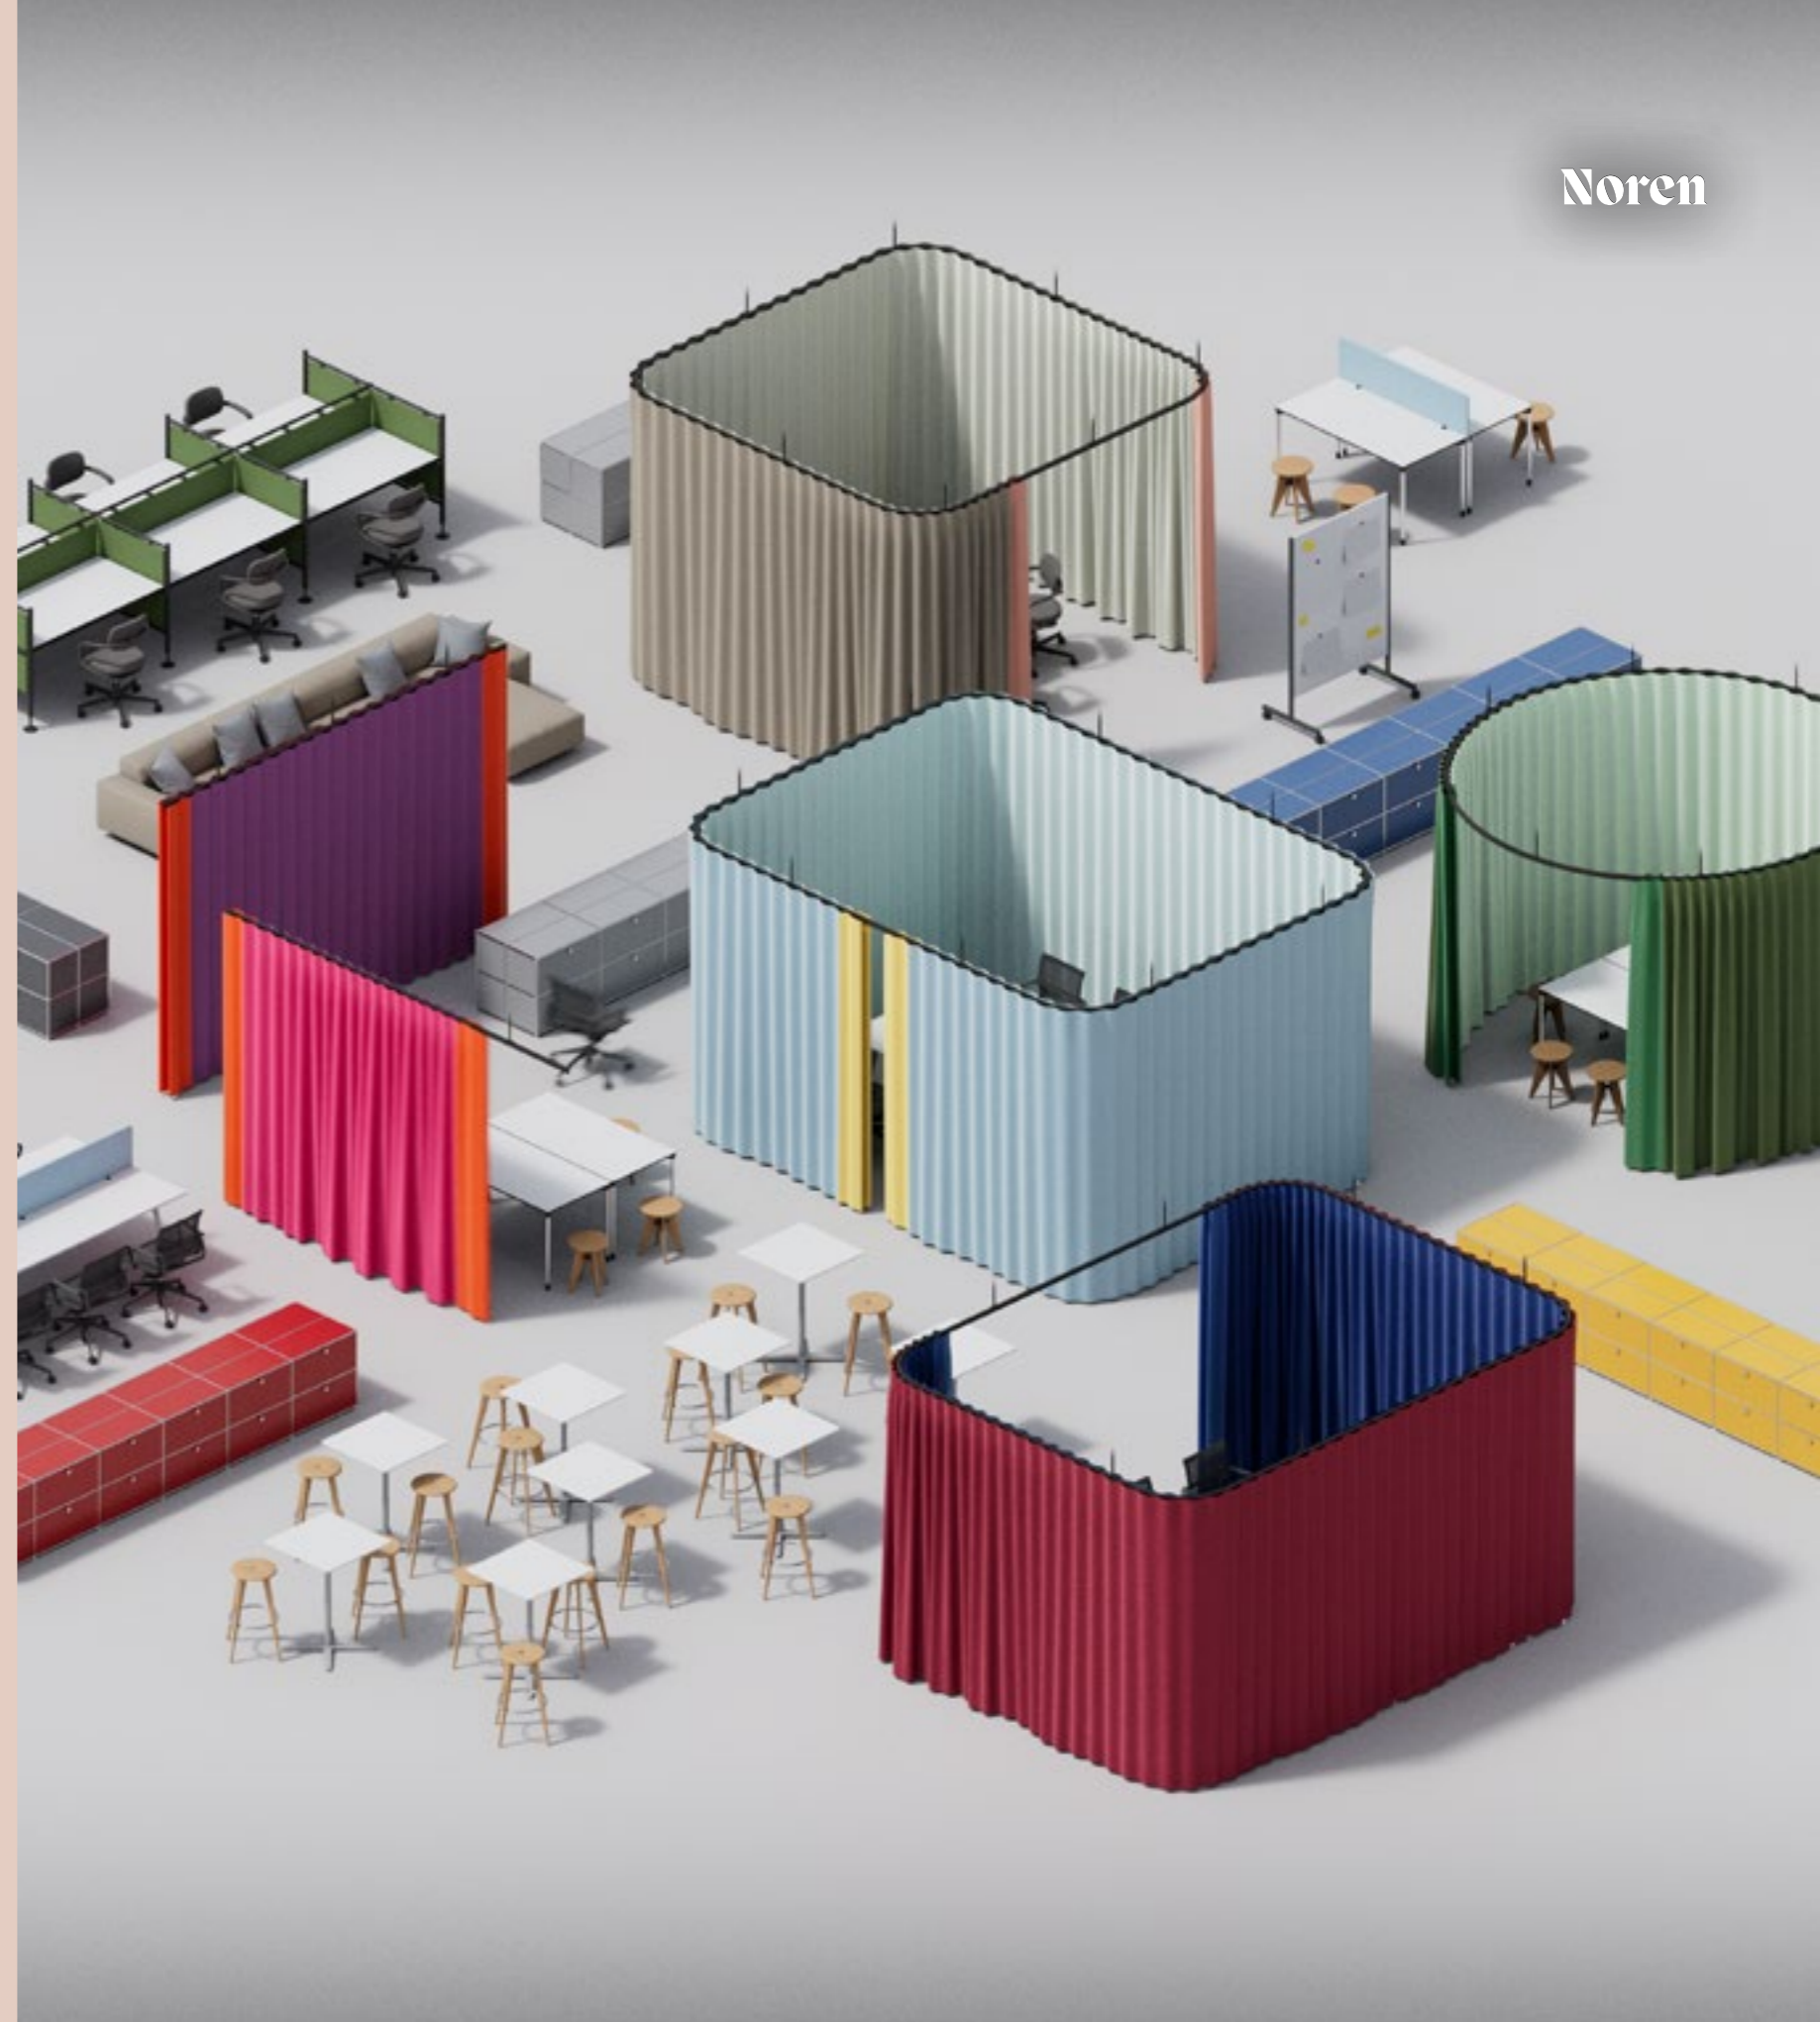

Acoustic *Curtain System*

Our ARCHISONIC® Textile based room-in-room solution creates flexible and adaptable environments. Noren champions sustainability with recycled and reusable materials and is based on the principles of circular design. Each product provides access to a digital product passport, which ensures complete transparency and traceability. The acoustic curtain offers numerous colour options and, thanks to a take-back programme, opens up a profitable path to a circular economy for businesses.

Noren