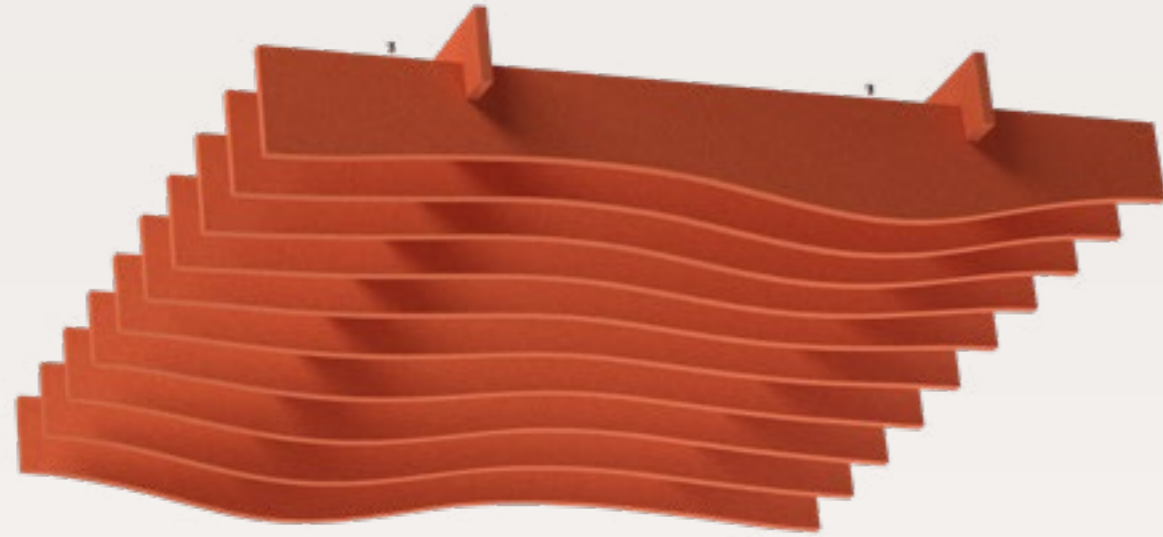

Ceiling Baffle Wave Modular

Augmented Reality

Article no.	Product type	Dimension	Information
712.24.12.000.00	Ceiling Baffle Wave Modular	1800 x 1800 x 350mm	incl. suspension kit