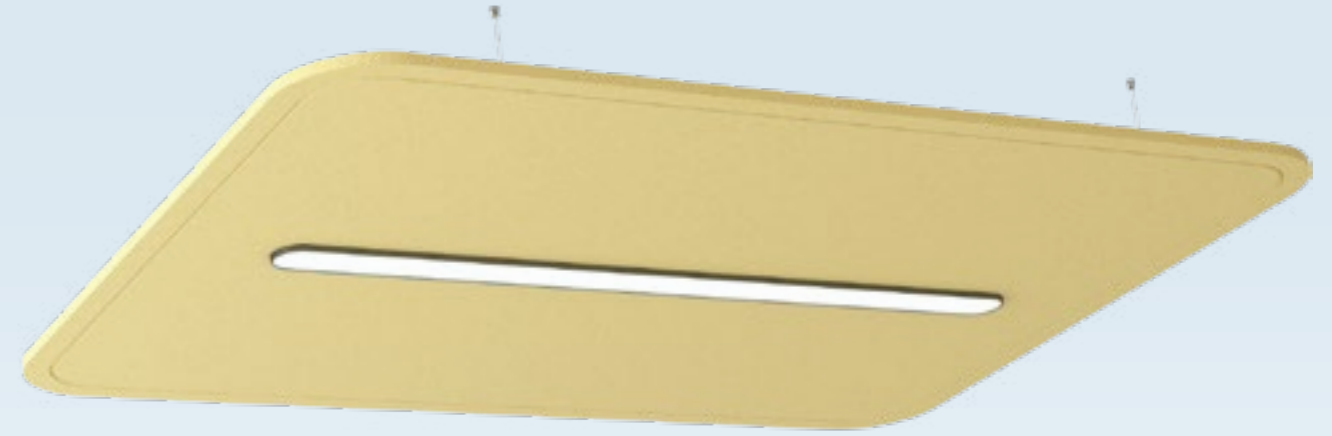

Acoustic Lighting Ora

Augmented Reality

Article no.	Product type	Dimension	Information
723.24.30.000.00	Acoustic luminaire Ora (1530mm linear light)	1800 x 1800 x 120mm	2700lm, 4000 Kelvin
723.24.31.000.00	Acoustic luminaire Ora (1530mm linear light)	1800 x 2400 x 120mm	2700lm, 4000 Kelvin
723.24.32.000.00	Acoustic luminaire Ora (1815mm linear light)	1800 x 2400 x 120mm	3200lm, 4000 Kelvin

Acoustic sail with fully integrated linear LED technology, including substructure and suspension system.

PROLICHT

Voltage	220 - 240 V
Dimming	DALI
Light distribution	direct
Diffuser	Microprism
Total power	29 W (1530mm) 38 W (1815mm)
Luminous flux of the luminaire	2700lm (1530mm) 3200lm (1815mm)
Luminous flux of the light source	4150lm (1530mm) 4980lm (1815mm)

Colour temperature (CCT)	2700K* 3000K* 3500K* 4000K *on request
Colour rendering index (CRI)	90
Colour consistency	SDCM 3
Ingress protection	IP20 (protection class 1)
Life span	>50'000 h (L70 B50)
Case colour	black