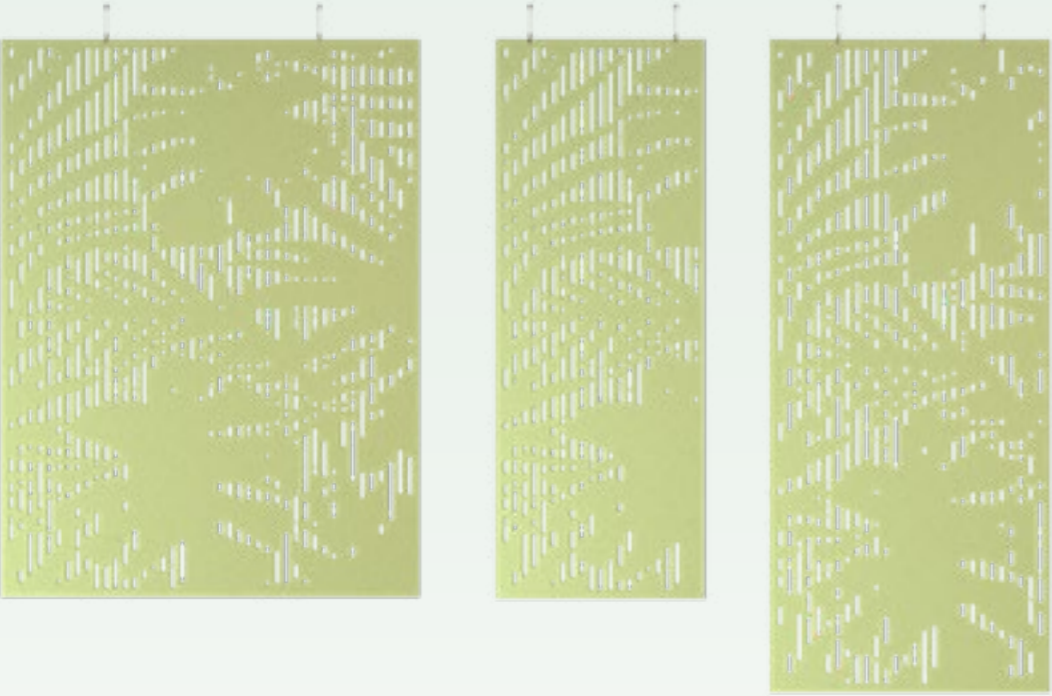

Hanging Division Jungle