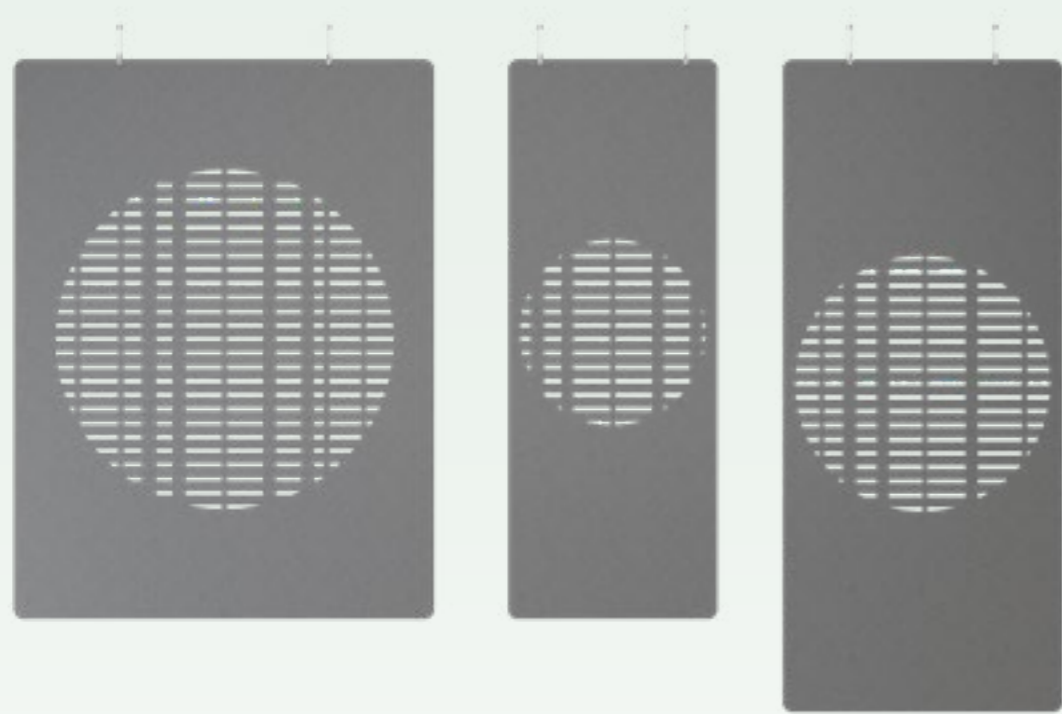

Hanging Division Illum

Article no.	Product type	Dimension	Information
741.24.17.000.00	Hanging Division Illum 24mm	1800 x 2400 x 24mm	incl. suspension kit
741.24.18.000.00	Hanging Division Illum 24mm	900 x 2400 x 24mm	incl. suspension kit
741.12.17.000.00	Hanging Division Illum 12mm	1200 x 2800 x 12mm	incl. suspension kit