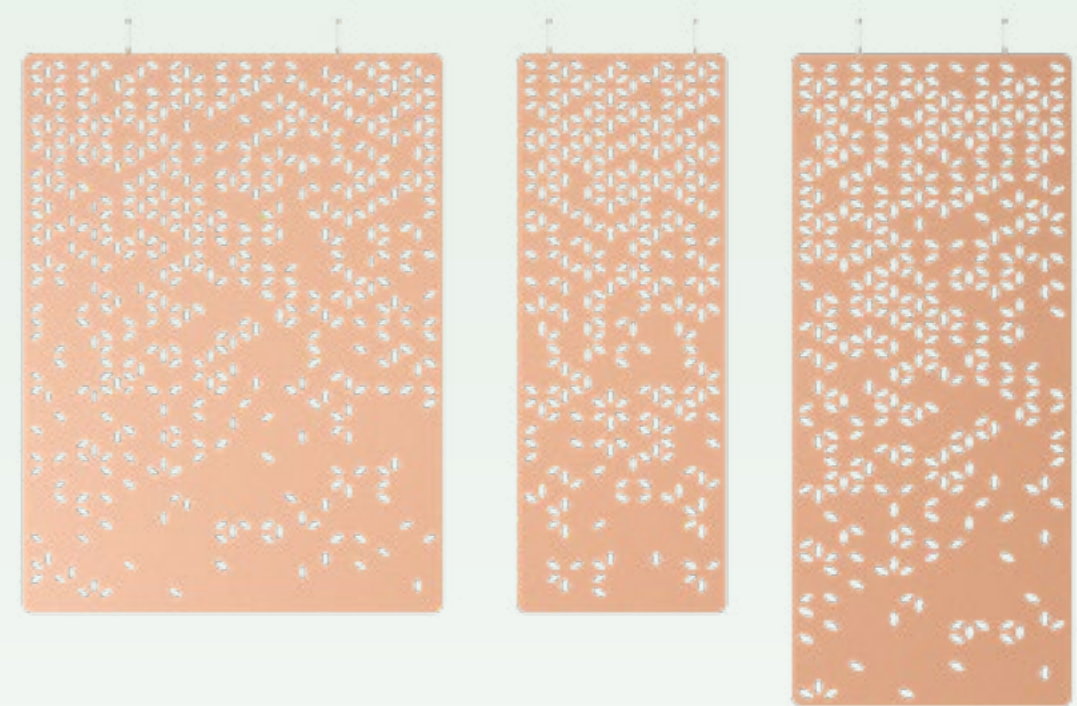

Hanging Division Croze

Augmented Reality

Article no.	Product type	Dimension	Information
741.24.31.000.00	Hanging Division Croze 24mm	1800 x 2400 x 24mm	incl. suspension kit
741.24.32.000.00	Hanging Division Croze 24mm	900 x 2400 x 24mm	incl. suspension kit
741.12.31.000.00	Hanging Division Croze 12mm	1200 x 2800 x 12mm	incl. suspension kit