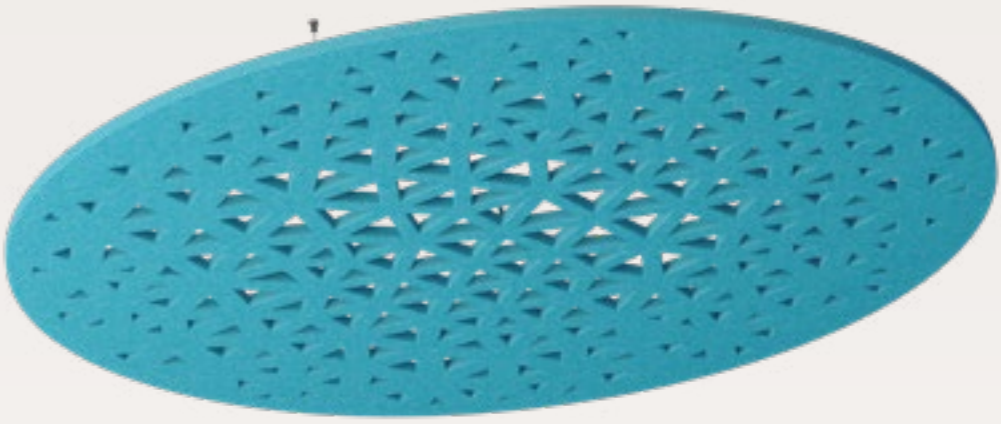

Ceiling Panel Round Web

Augmented Reality

Article no.	Product type	Dimension	Information
711.24.17.000.10	Ceiling Panel Round Web	D1200 x 24mm	Web perforation / incl. suspension kit
711.24.18.000.10	Ceiling Panel Round Web	D1800 x 24mm	Web perforation / incl. suspension kit