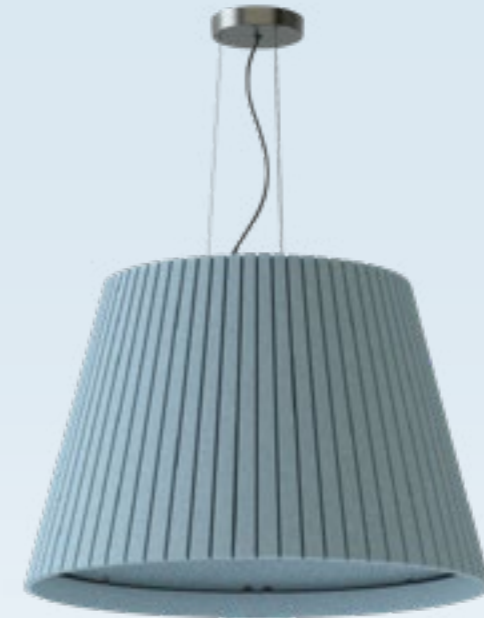

Acoustic Lighting Spark

Augmented Reality

Article no.	Product type	Dimension	Information
722.12.20.000.00.00	Acoustic luminaire Spark 600 LED Disc	D600 x 400mm	1945lm, 3000K / 4000K
722.12.21.000.00.00	Acoustic luminaire Spark 800 LED Disc	D800 x 530mm	1945lm, 3000K / 4000K
722.12.22.000.00.00	Acoustic luminaire Spark 1200 LED Disc	D1200 x 650mm	4910lm, 3000K / 4000K
722.12.23.000.00.00	Acoustic luminaire Spark 1600 LED Disc	D1600 x 850mm	4910lm, 3000K / 4000K
622.12.14.000.00	Acoustic luminaire Spark 400 Retrofit (E27)	D400 x 270mm	Wattage Max 20V, Bulb not incl.
622.12.15.000.00	Acoustic luminaire Spark 600 Retrofit (E27)	D600 x 400mm	Wattage Max 20V, Bulb not incl.
622.12.16.000.00	Acoustic luminaire Spark 800 Retrofit (E27)	D800 x 530mm	Wattage Max 20V, Bulb not incl.
622.12.17.000.00	Acoustic luminaire Spark 1200 Retrofit (E27)	D1200 x 650mm	Wattage Max 20V, Bulb not incl.
622.12.18.000.00	Acoustic luminaire Spark 1600 Retrofit (E27)	D1600 x 850mm	Wattage Max 20V, Bulb not incl.

Pendant luminaire with integrated acoustic screen, including LED technology and the associated suspension system.

Voltage	220 - 240 V	Colour temperature (CCT)	2700K* 3000K 3500K* 4000K
Dimming	DALI		*on request
Light distribution	direct	Colour rendering index (CRI)	90
Diffuser	Opal	Efficacy	72 - 92 Lumen/Watt
Total power	27 W | 55 W	Ingress protection	IP20 (protection class 1)
Luminous flux of the luminaire	1945lm - 4989lm	Life span	>50'000 h (L70 B50)
Luminous flux of the light source	2850lm - 7655lm	Case colour	black