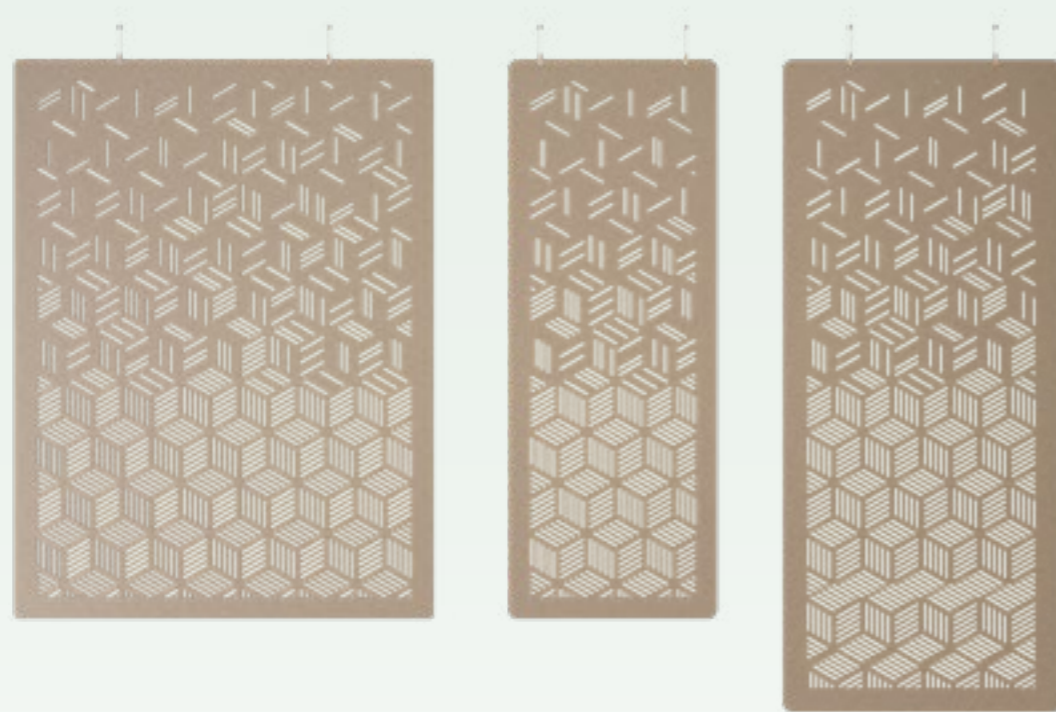

Hanging Division Kyvos

Augmented Reality

Article no.	Product type	Dimension	Information
741.24.37.000.00	Hanging Division Kyvos 24mm	1800 x 2400 x 24mm	incl. suspension kit
741.24.38.000.00	Hanging Division Kyvos 24mm	900 x 2400 x 24mm	incl. suspension kit
741.12.36.000.00	Hanging Division Kyvos 12mm	1200 x 2800 x 12mm	incl. suspension kit