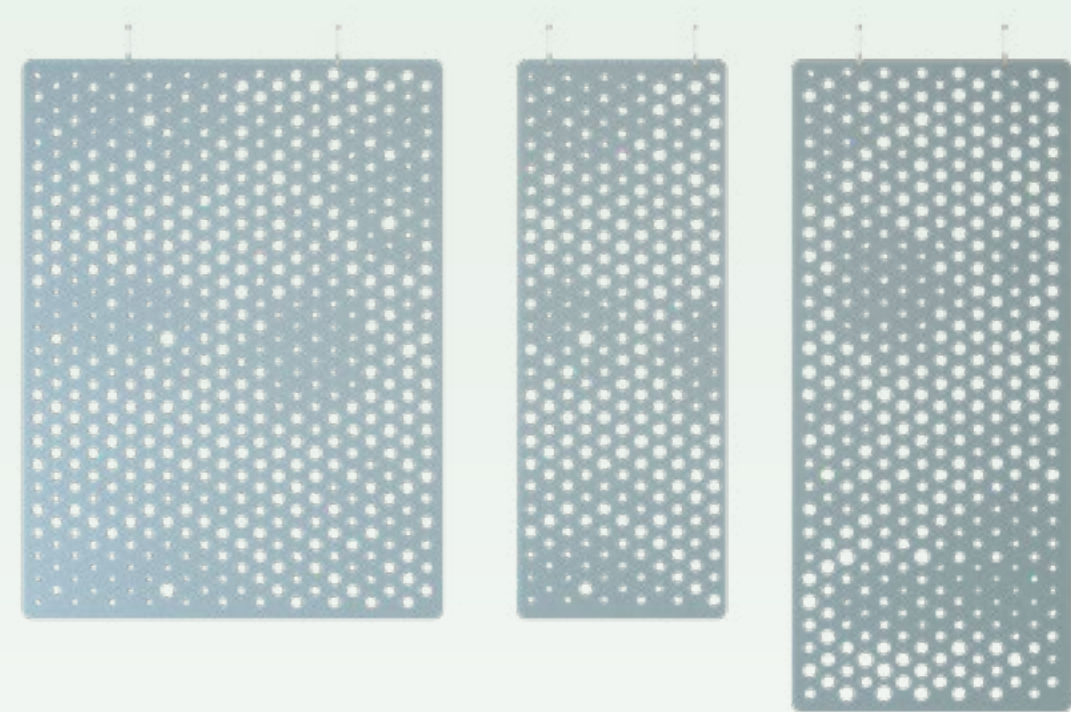

Hanging Division Gradient

Augmented Reality

Article no.	Product type	Dimension	Information
741.24.27.000.00	Hanging Division Gradient 24mm	1800 x 2400 x 24mm	incl. suspension kit
741.24.28.000.00	Hanging Division Gradient 24mm	900 x 2400 x 24mm	incl. suspension kit
741.12.27.000.00	Hanging Division Gradient 12mm	1200 x 2800 x 12mm	incl. suspension kit