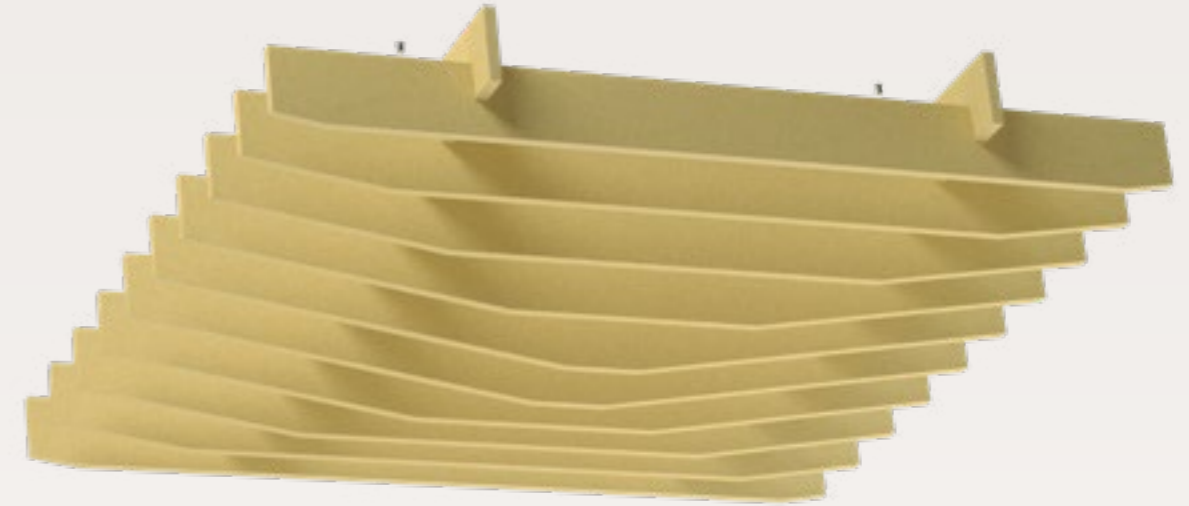

Ceiling Baffle Peak Modular

Augmented Reality

Article no.	Product type	Dimension	Information
712.24.13.000.00	Ceiling Baffle Peak Modular	1800 x 1800 x 340mm	incl. suspension kit