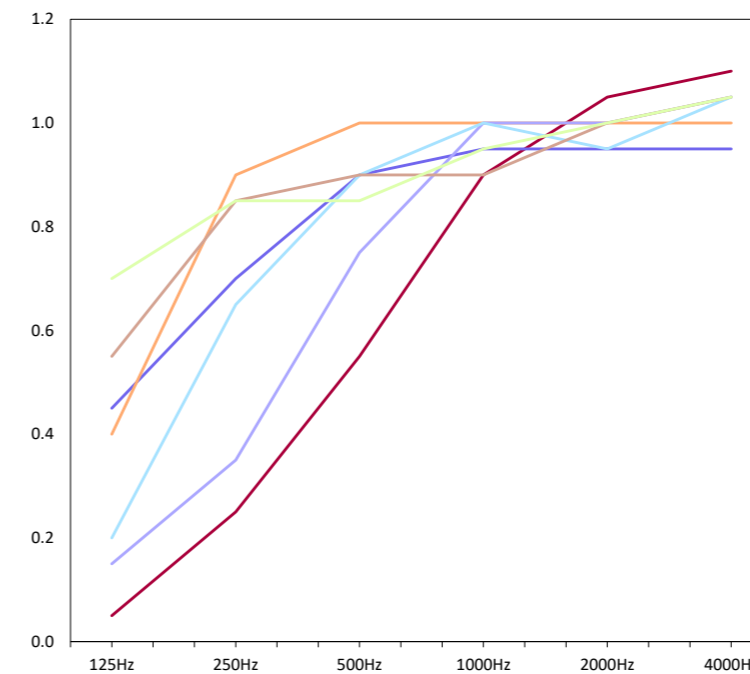

Sound Absorption Coefficient (α_s) according to EN ISO 354

Universität Stuttgart – Institut für Akustik und Bauphysik IABP

- ARCHISONIC® 24mm
- ARCHISONIC® 24mm with 40mm insulation
- ARCHISONIC® 24mm with 50mm insulation
- ARCHISONIC® 24mm with 50mm air cavity
- ARCHISONIC® 24mm with 100mm air cavity
- ARCHISONIC® 24mm with 200mm air cavity
- ARCHISONIC® 24mm with 300mm air cavity

The graph represents the sound absorption coefficients (α_s) in the third octave band center frequencies. Measurement used Pink Noise as excitation signal in a reverberant room.