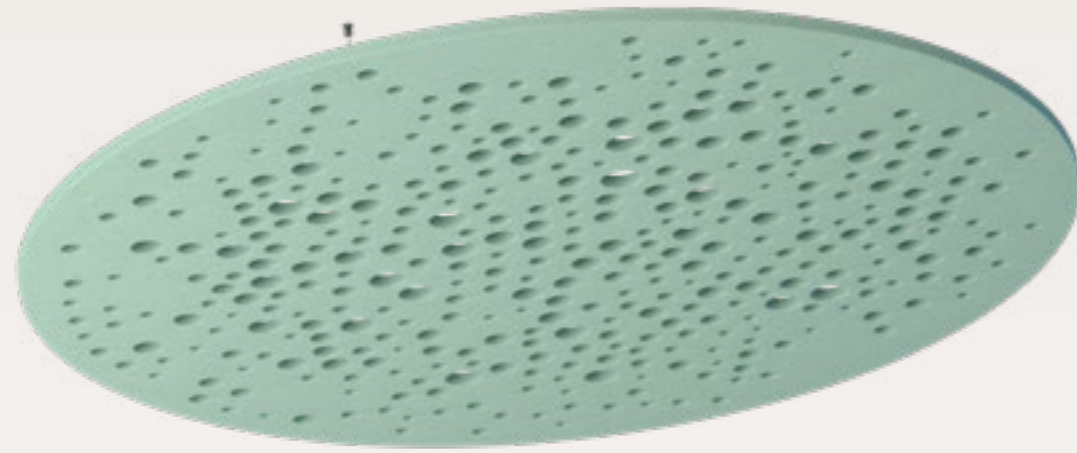

Ceiling Panel Round Bubbles

Augmented Reality

Article no.	Product type	Dimension	Information
711.24.17.000.12	Ceiling Panel Round Bubbles	D1200 x 24mm	Bubbles perforation / incl. suspension kit
711.24.18.000.12	Ceiling Panel Round Bubbles	D1800 x 24mm	Bubbles perforation / incl. suspension kit