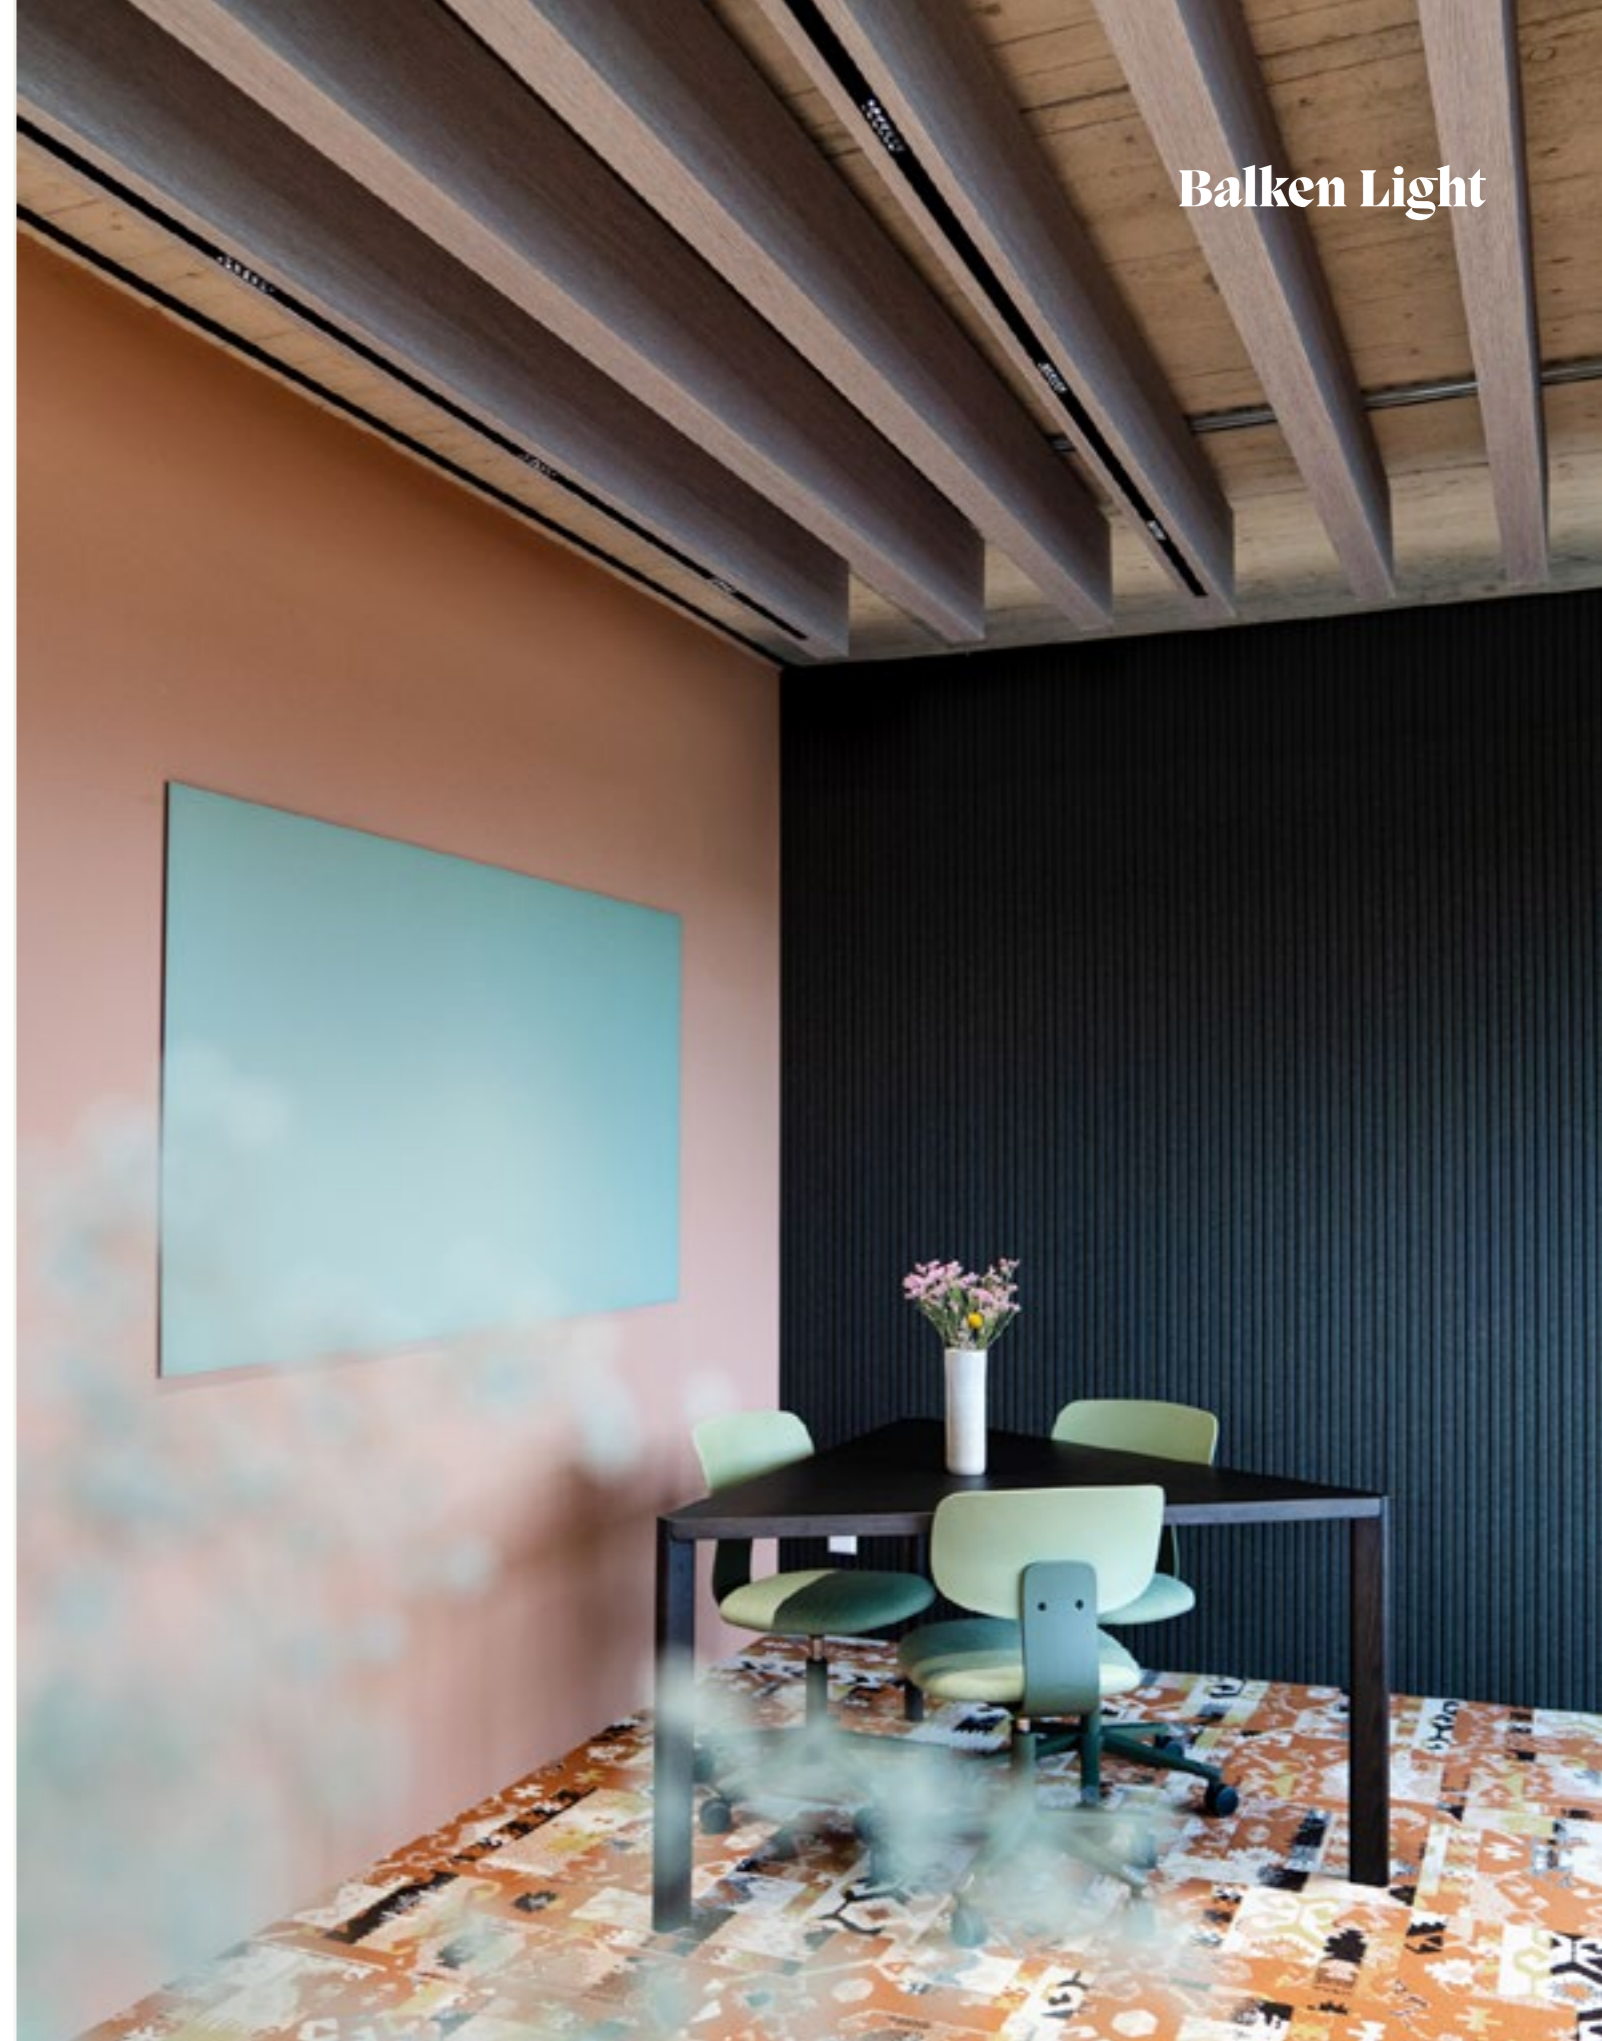

Augmented Reality

Balken Light

Article no.	Product type	Dimension	Information
716.12.10.000.00	Balken S ARCHISONIC® Felt	1400 x 80 x 77mm	Set of 8 units
716.12.11.000.00	Balken M ARCHISONIC® Felt	1400 x 80 x 127mm	Set of 6 units
716.12.12.000.00	Balken L ARCHISONIC® Felt	1400 x 80 x 227mm	Set of 4 units
716.12.20.000.00	Balken SL ARCHISONIC® Felt	2800 x 80 x 77mm	Set of 4 units
716.12.21.000.00	Balken ML ARCHISONIC® Felt	2800 x 80 x 127mm	Set of 3 units
716.12.22.000.00	Balken LL ARCHISONIC® Felt	2800 x 80 x 227mm	Set of 2 units
716.12.13.000.00	Balken S ARCHISONIC® Riftcut	1400 x 80 x 77mm	Set of 8 units
716.12.14.000.00	Balken M ARCHISONIC® Riftcut	1400 x 80 x 127mm	Set of 6 units
716.12.15.000.00	Balken L ARCHISONIC® Riftcut	1400 x 80 x 227mm	Set of 4 units
716.12.23.000.00	Balken SL ARCHISONIC® Riftcut	2800 x 80 x 77mm	Set of 4 units
716.12.24.000.00	Balken ML ARCHISONIC® Riftcut	2800 x 80 x 127mm	Set of 3 units
716.12.25.000.00	Balken LL ARCHISONIC® Riftcut	2800 x 80 x 227mm	Set of 2 units

*Available upon request in custom colors (NCS)

Article no.	Product type	Information
716.10.10.000.00	Cable gripper for Balken	incl. bottom phillips head screw Set of 2 pcs
716.10.20.000.00	Felt Fix	incl. PH2 had screw M4 x 35mm Set of 2 pcs
716.10.30.000.00	T-grid twist clip	incl. washer plate 10 x 4 mm female thread Set of 2 pcs
716.10.40.000.00	Pot Magnet for Balken with threaded Stud	incl. Pot Magnet D-20mm (GTN-20) Set of 2 pcs