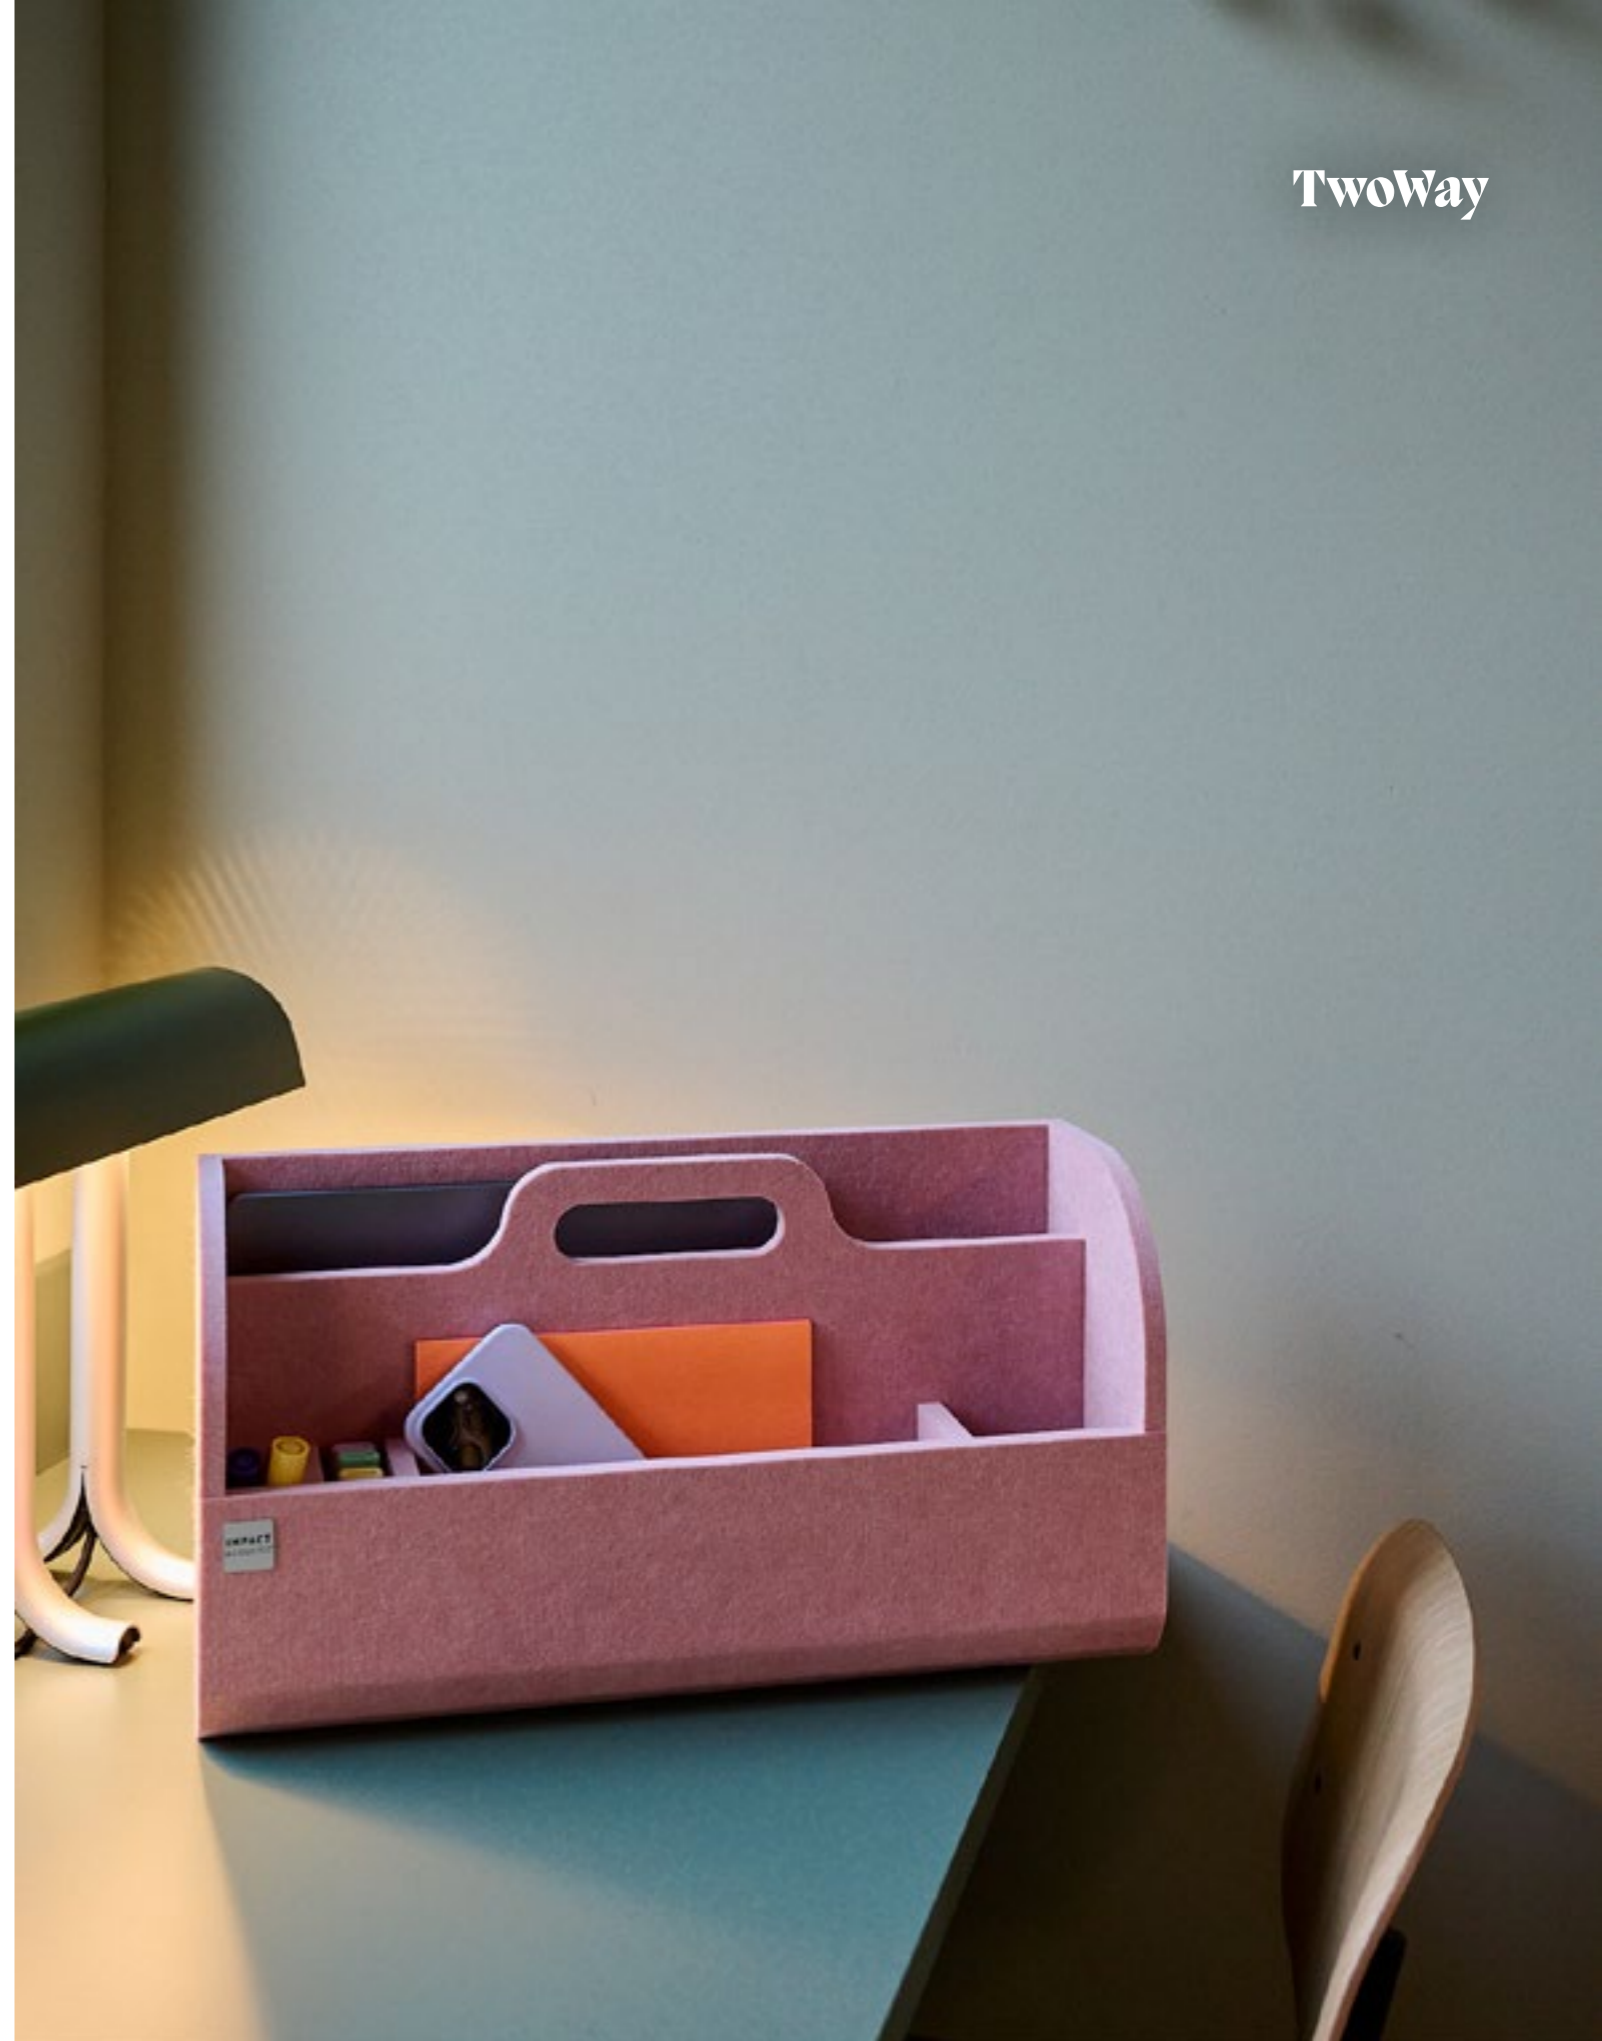

# Coat Hanger Drop

Augmented Reality

Article no.	Product type	Dimension	Information
793.24.10.000.00	Coat Hanger Drop	418 x 171 x 24mm	Set of 10

TwoWay

**ARCHISONIC®**