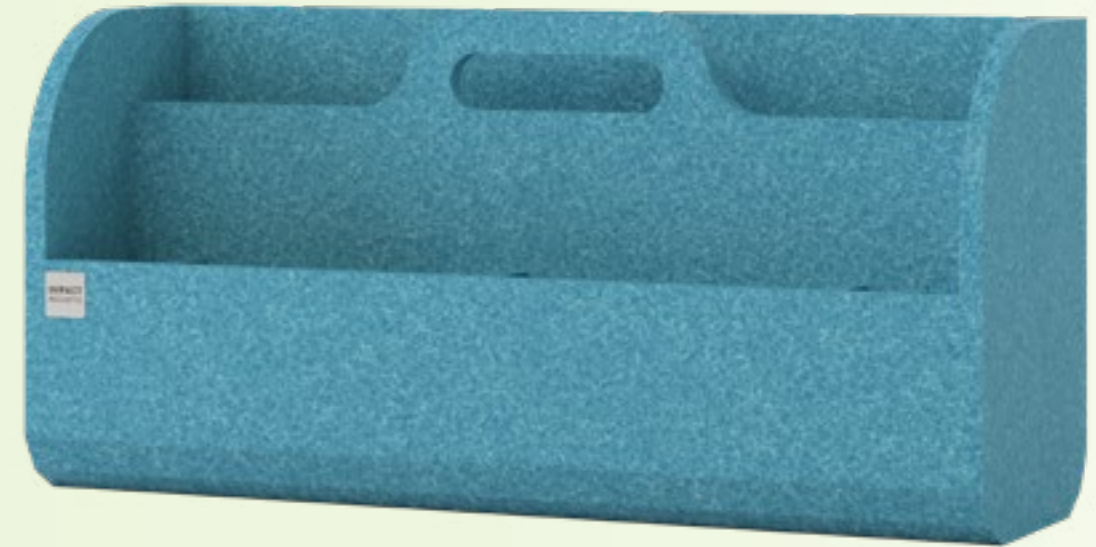

Workplace Organizer TwoWay Pro

Augmented Reality

Article no.	Product type	Dimension	Information
791.12.12.000.00	Acoustical Organizer TwoWay Pro	524 x 165 x 250mm	500mm inner dimension