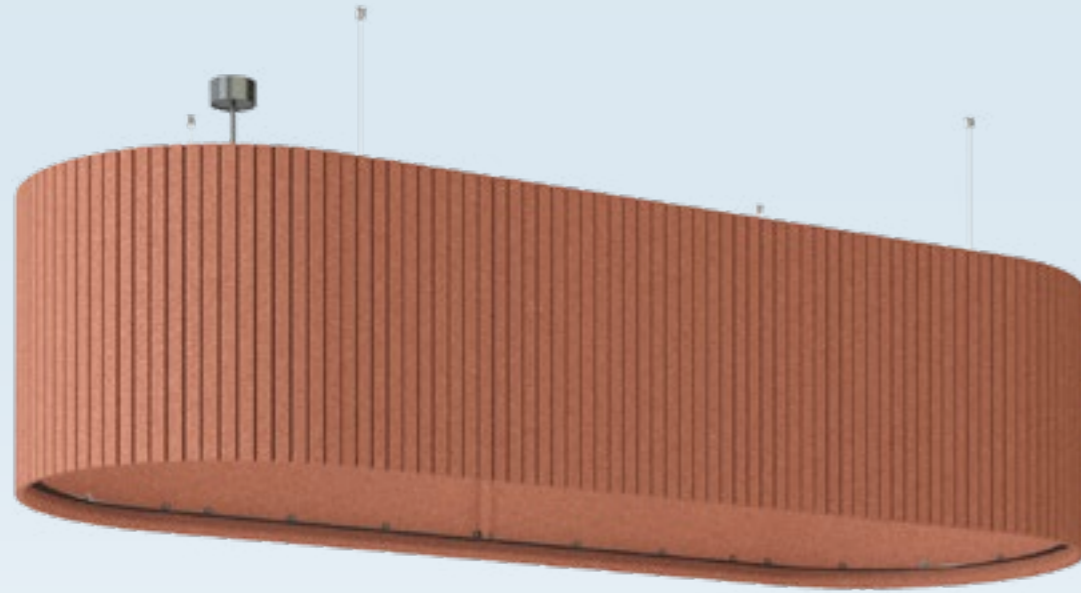

Acoustic Lighting Umbra Long

Augmented Reality

Article no.	Product type	Dimension	Information
722.24.12.000.00	Acoustic pendant Umbra 2200	2200 x 800 x 350mm	2700lm, 4000 Kelvin
722.24.13.000.00	Acoustic pendant Umbra 2200	2200 x 800 x 530mm	2700lm, 4000 Kelvin

Pendant luminaire with integrated acoustic screen, including LED technology and the associated suspension system.

PROLICHT

Voltage	220 - 240 V
Dimming	DALI
Light distribution	direct
Diffuser	Microprism
Total power	29 W
Luminous flux of the luminaire	2700lm
Luminous flux of the light source	4150lm

Colour temperature (CCT)	2700K* 3000K* 3500K* 4000K *on request
Colour rendering index (CRI)	90
Colour consistency	SDCM 3
Ingress protection	IP20 (protection class 1)
Life span	>50'000 h (L70 B50)
Case colour	black