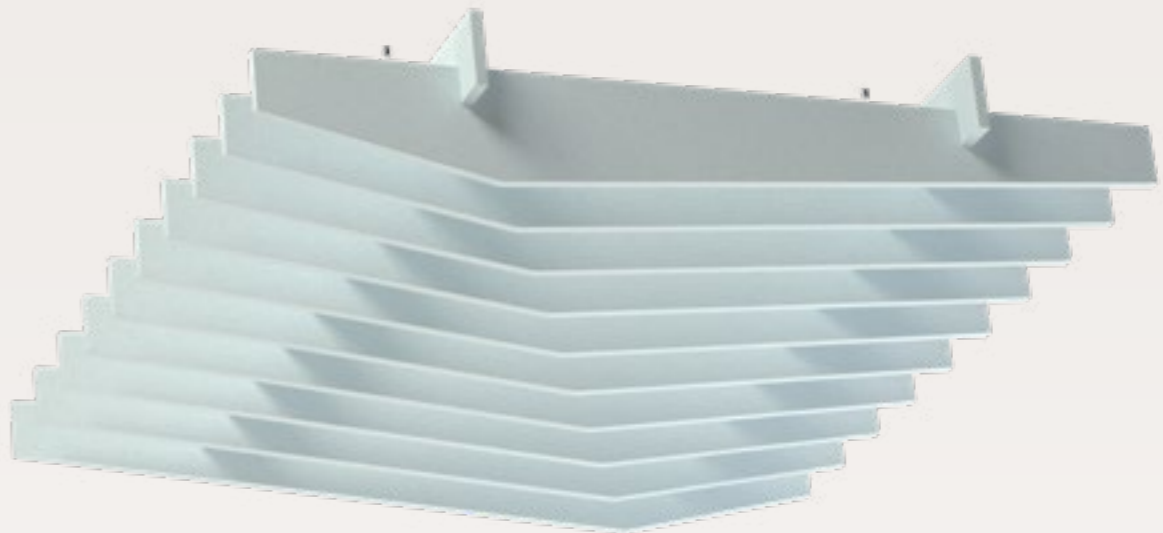

Ceiling Baffle Edge Modular

Augmented Reality

Article no.	Product type	Dimension	Information
712.24.11.000.00	Ceiling Baffle Edge Modular	1800 x 1800 x 300mm	incl. suspension kit