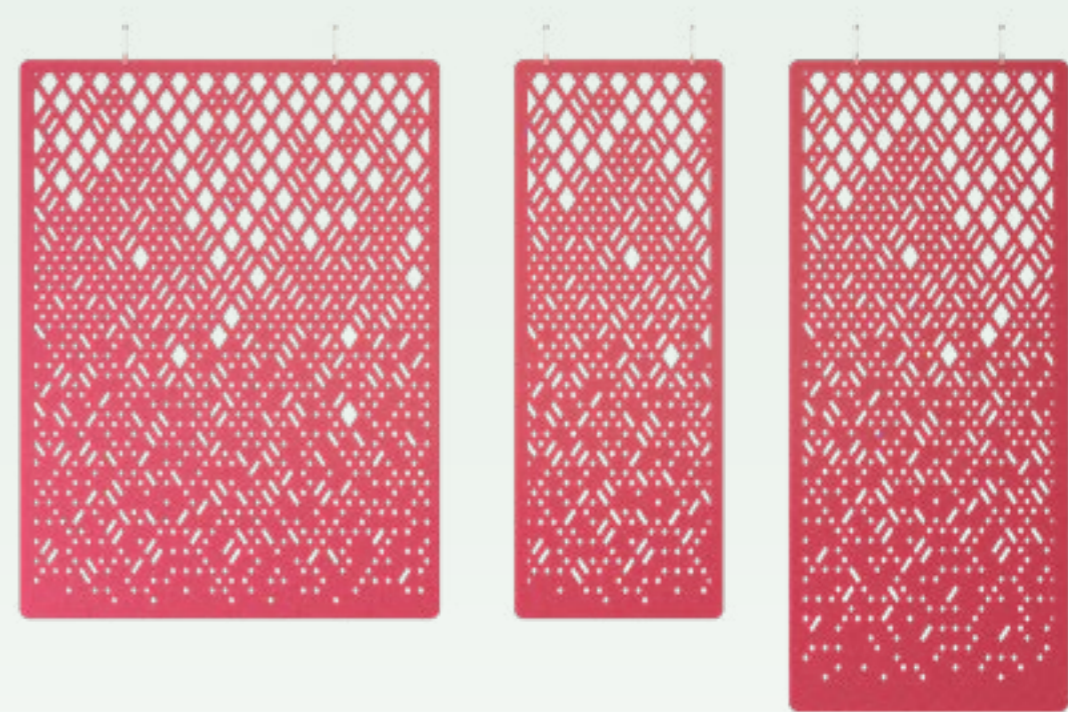

Hanging Division Tunica

Augmented Reality

Article no.	Product type	Dimension	Information
741.24.23.000.00	Hanging Division Tunica 24mm	1800 x 2400 x 24mm	incl. suspension kit
741.24.24.000.00	Hanging Division Tunica 24mm	900 x 2400 x 24mm	incl. suspension kit
741.12.23.000.00	Hanging Division Tunica 12mm	1200 x 2800 x 12mm	incl. suspension kit