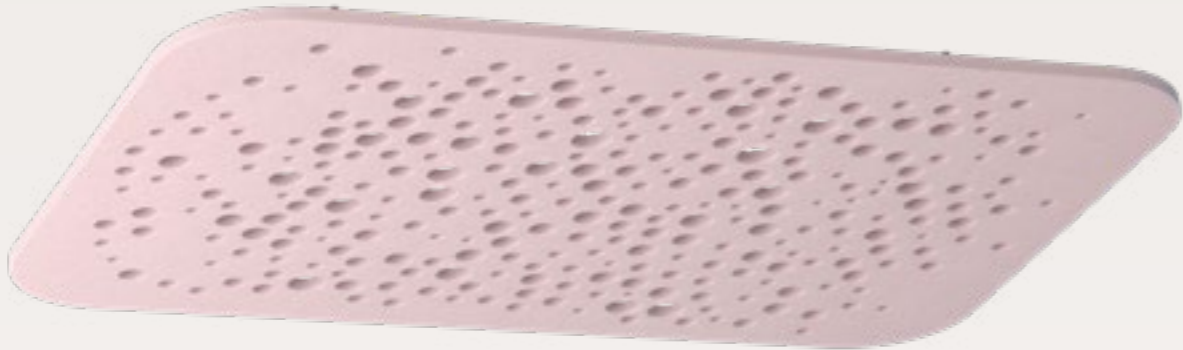

Ceiling Panel Rectangle Bubbles

Augmented Reality

Article no.	Product type	Dimension	Information
711.24.14.000.12	Ceiling Panel Rectangle Bubbles	1200 x 1800 x 24mm	Bubbles Perforation / incl. suspension kit