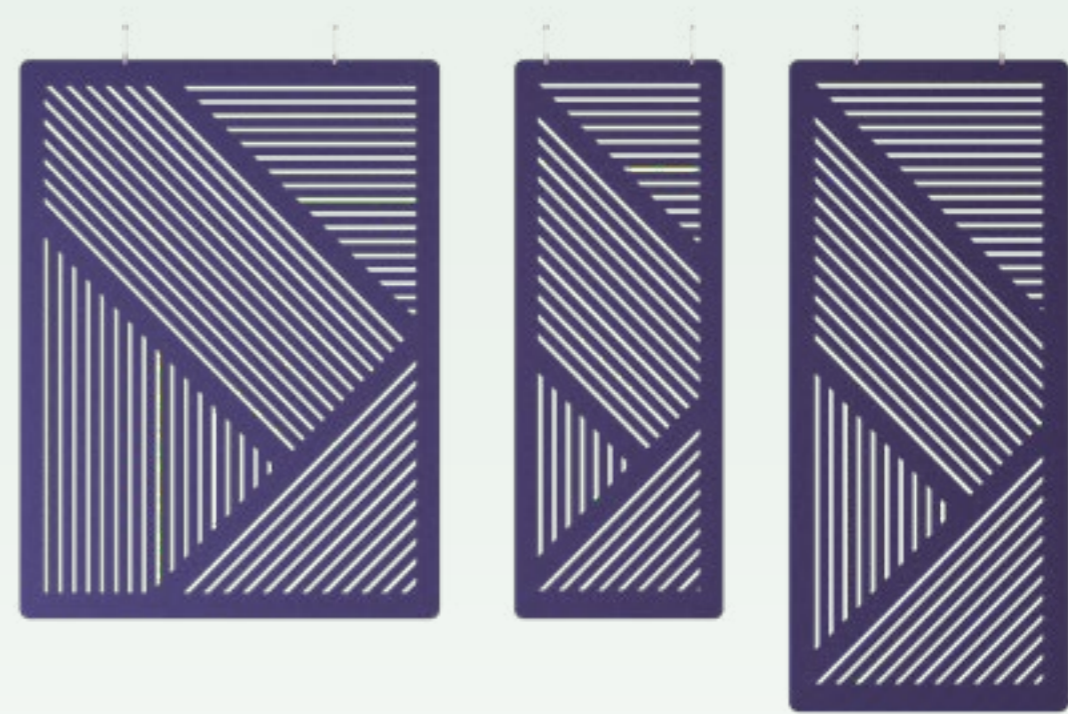

Hanging Division Linea

Article no.	Product type	Dimension	Information
741.24.19.000.00	Hanging Division Linea 24mm	1800 x 2400 x 24mm	incl. suspension kit
741.24.20.000.00	Hanging Division Linea 24mm	900 x 2400 x 24mm	incl. suspension kit
741.12.19.000.00	Hanging Division Linea 12mm	1200 x 2800 x 12mm	incl. suspension kit