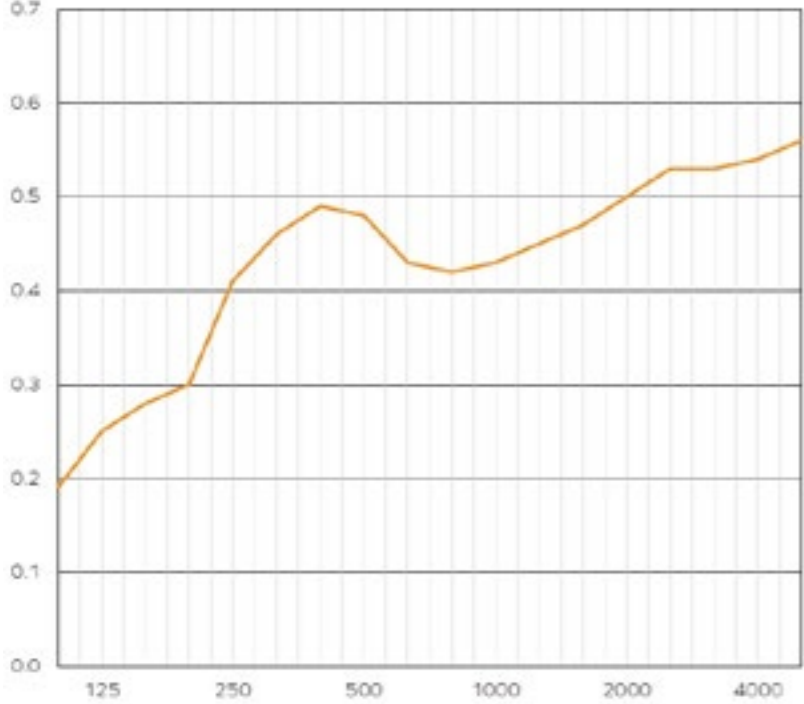

ARCHISONIC®

Acoustic Technical Specifications

ARCHISONIC® Mycelium

Frequency (Hz)	125	250	500	1000	2000	4000
ARCHISONIC® Mycelium	0.25	0.40	0.45	0.45	0.50	0.75

● ARCHISONIC® Mycelium
The graph represents the sound absorption coefficients (α) in the third octave band center frequencies. Measurement used Pink Noise as excitation signal in a reverberant room

*#We
Make An
Impact*